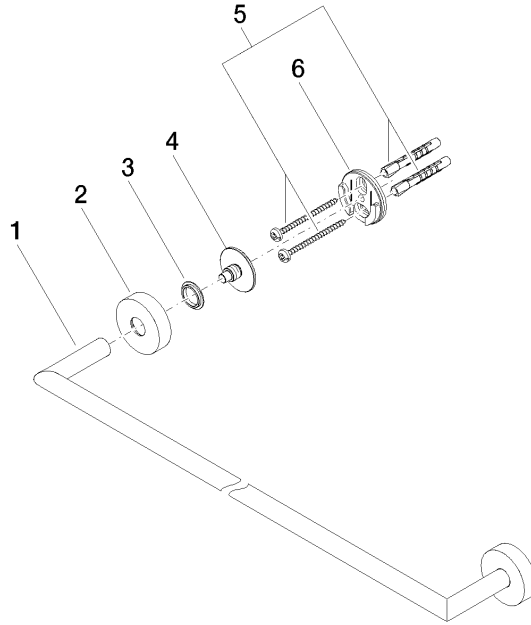

Towel bar - Brushed Dark Platinum

ENO

83 060 979

- gauge 600 mm
- width 640mm
- height 40 mm
- rosette Ø 40 mm
- 65mm projection

Fits ELIO, ENO, MEM, META SQUARE, SYNC and TARA ULTRA

Fits: ENO, SYNC, TARA ULTRA, META SQUARE

83 060 979

mm [inches]

83 060 979

Product version from 7/1/2023

Parts for other
finishes can be found
here: [Chrome](#)

Towel bar - Brushed Dark Platinum

ENO

83 060 979

Spare parts list

Product version from 7/1/2023

No.	Item Number	Name	Quantity used	Delivery time
	05 28 22 622 00-99	holder	11	60