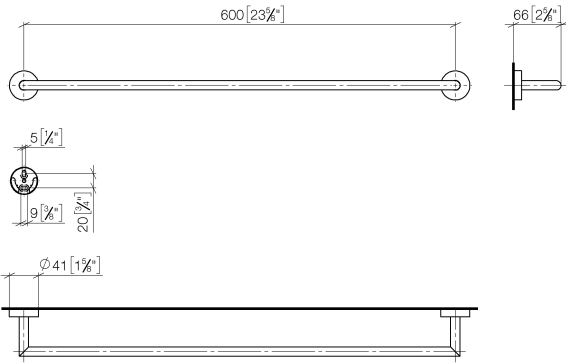

Towel bar - Brushed Dark Platinum

ENO

83 060 979

- gauge 600 mm
- width 640mm
- height 40 mm
- rosette Ø 40 mm
- 65mm projection

Fits ELIO, ENO, MEM, META SQUARE, SYNC and TARA ULTRA

Fits: ENO, SYNC, TARA ULTRA, META SQUARE

83 060 979

mm [inches]

83 060 979

Product version from 7/1/2023

Parts for other
finishes can be found
here: [Chrome](#)

Towel bar - Brushed Dark Platinum

ENO

83 060 979