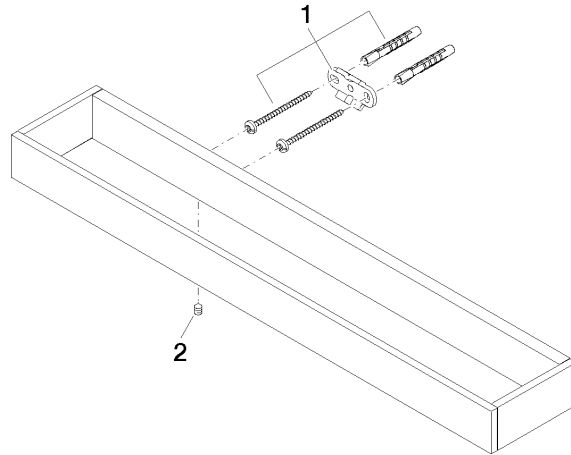

MEM Towel bar - Chrome

83 070 780 Product version from 9/1/2022

- gauge 320 mm
- width 450mm
- height 35 mm
- 80mm projection

	Chrome	83 070 780-00
	Brushed Platinum	83 070 780-06
	Platinum	83 070 780-08
	Dark Chrome	83 070 780-19
	Brushed Durabronze (23kt Gold)	83 070 780-28
	Brushed Champagne (22kt Gold)	83 070 780-46
	Champagne (22kt Gold)	83 070 780-47
	Brushed Dark Platinum	83 070 780-99

MEM Towel bar - Chrome

83 070 780 Product version from 9/1/2022

mm [inches]

MEM Towel bar - Chrome

83 070 780 Product version from 9/1/2022

Parts for other finishes can be found here: [Brushed](#)
[Platinum](#)

Spare parts list

No.	Item Number	Name	Quantity used	Delivery time
1	05 17 20 717 00 90	fixing set	2	2
2	90 31 11 004 00 90	pin	2	2