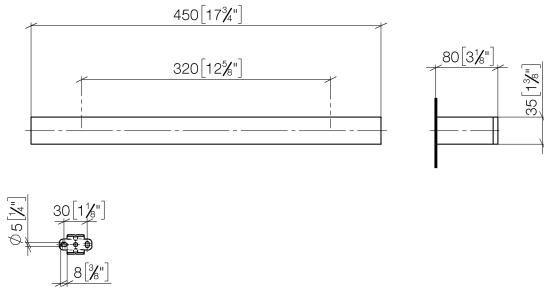

MEM Towel bar - Chrome

83 070 780 Product version from 9/1/2022

- gauge 320 mm
- width 450mm
- height 35 mm
- 80mm projection

	Chrome	83 070 780-00
	Brushed Platinum	83 070 780-06
	Platinum	83 070 780-08
	Dark Chrome	83 070 780-19
	Brushed Durabronze (23kt Gold)	83 070 780-28
	Brushed Champagne (22kt Gold)	83 070 780-46
	Champagne (22kt Gold)	83 070 780-47
	Brushed Dark Platinum	83 070 780-99

MEM Towel bar - Chrome

83 070 780 Product version from 9/1/2022

mm [inches]

MEM Towel bar - Chrome

83 070 780 Product version from 9/1/2022

Parts for other finishes can be found here: [Brushed](#)
[Platinum](#)

Spare parts list

No.	Item Number	Name	Quantity used	Delivery time
1	05 17 20 717 00 90	fixing set	2	2
2	90 31 11 004 00 90	pin	2	2