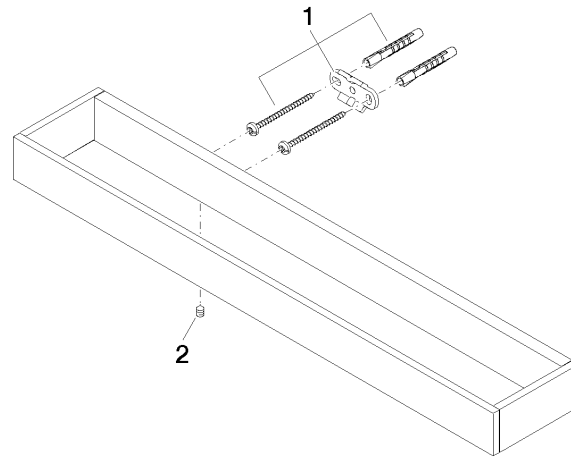

MEM Towel bar - Brushed Platinum

83 070 780 Product version from 9/1/2022

- gauge 320 mm
- width 450mm
- height 35 mm
- 80mm projection

	Brushed Platinum	83 070 780-06
	Chrome	83 070 780-00
	Platinum	83 070 780-08
	Dark Chrome	83 070 780-19
	Brushed Durabronze (23kt Gold)	83 070 780-28
	Brushed Champagne (22kt Gold)	83 070 780-46
	Champagne (22kt Gold)	83 070 780-47
	Brushed Dark Platinum	83 070 780-99

MEM Towel bar - Brushed Platinum

83 070 780 Product version from 9/1/2022

mm [inches]

MEM Towel bar - Brushed Platinum

83 070 780 Product version from 9/1/2022

Parts for other finishes can be found here: [Chrome](#)

Spare parts list

No.	Item Number	Name	Quantity used	Delivery time
1	05 17 20 717 00 90	fixing set	2	2
2	90 31 11 004 00 90	pin	2	2