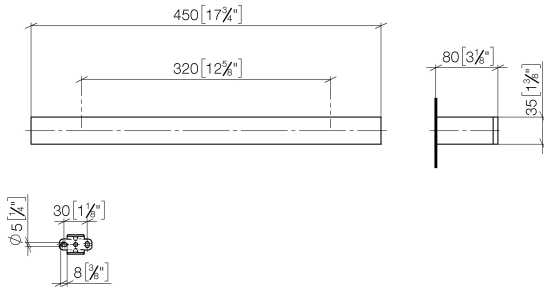

MEM Towel bar - Brushed Platinum

83 070 780 Product version from 9/1/2022

- gauge 320 mm
- width 450mm
- height 35 mm
- 80mm projection

	Brushed Platinum	83 070 780-06
	Chrome	83 070 780-00
	Platinum	83 070 780-08
	Dark Chrome	83 070 780-19
	Brushed Durabronze (23kt Gold)	83 070 780-28
	Brushed Champagne (22kt Gold)	83 070 780-46
	Champagne (22kt Gold)	83 070 780-47
	Brushed Dark Platinum	83 070 780-99

MEM Towel bar - Brushed Platinum

83 070 780 Product version from 9/1/2022

mm [inches]

MEM Towel bar - Brushed Platinum

83 070 780 Product version from 9/1/2022

Parts for other finishes can be found here: [Chrome](#)

Spare parts list

No.	Item Number	Name	Quantity used	Delivery time
1	05 17 20 717 00 90	fixing set	2	2
2	90 31 11 004 00 90	pin	2	2