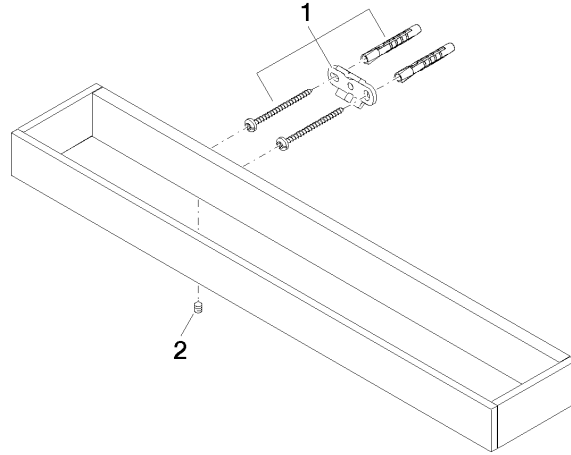

## MEM Towel bar - Platinum

83 070 780 Product version from 9/1/2022

- gauge 320 mm
- width 450mm
- height 35 mm
- 80mm projection

	Platinum	83 070 780-08
	Chrome	83 070 780-00
	Brushed Platinum	83 070 780-06
	Dark Chrome	83 070 780-19
	Brushed Durabronze (23kt Gold)	83 070 780-28
	Brushed Champagne (22kt Gold)	83 070 780-46
	Champagne (22kt Gold)	83 070 780-47
	Brushed Dark Platinum	83 070 780-99

## MEM Towel bar - Platinum

83 070 780 Product version from 9/1/2022

mm [inches]

**MEM Towel bar - Platinum**

83 070 780 Product version from 9/1/2022

Parts for other finishes can be found here: [Chrome](#)

**Spare parts list**

No.	Item Number	Name	Quantity used	Delivery time
1	05 17 20 717 00 90	fixing set	2	2
2	90 31 11 004 00 90	pin	2	2