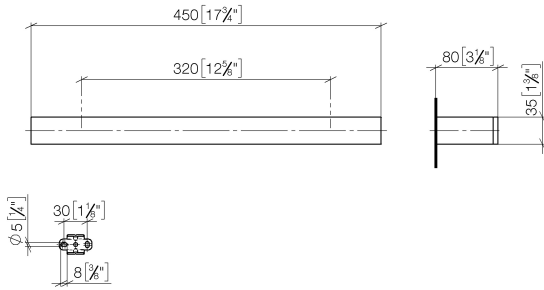

## MEM Towel bar - Platinum

83 070 780 Product version from 9/1/2022

- gauge 320 mm
- width 450mm
- height 35 mm
- 80mm projection

	Platinum	83 070 780-08
	Chrome	83 070 780-00
	Brushed Platinum	83 070 780-06
	Dark Chrome	83 070 780-19
	Brushed Durabronze (23kt Gold)	83 070 780-28
	Brushed Champagne (22kt Gold)	83 070 780-46
	Champagne (22kt Gold)	83 070 780-47
	Brushed Dark Platinum	83 070 780-99

## MEM Towel bar - Platinum

83 070 780 Product version from 9/1/2022

mm [inches]

**MEM Towel bar - Platinum**

83 070 780 Product version from 9/1/2022

Parts for other finishes can be found here: [Chrome](#)

**Spare parts list**

No.	Item Number	Name	Quantity used	Delivery time
1	05 17 20 717 00 90	fixing set	2	2
2	90 31 11 004 00 90	pin	2	2