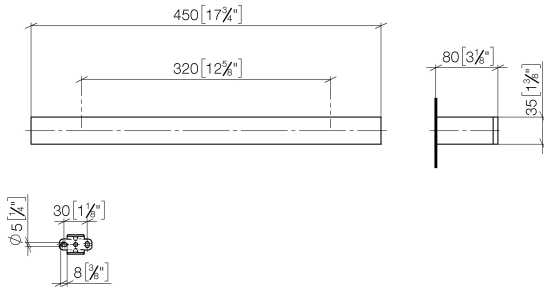

MEM Towel bar - Dark Chrome

83 070 780 Product version from 9/1/2022

- gauge 320 mm
- width 450mm
- height 35 mm
- 80mm projection

	Dark Chrome	83 070 780-19
	Chrome	83 070 780-00
	Brushed Platinum	83 070 780-06
	Platinum	83 070 780-08
	Brushed Durabronze (23kt Gold)	83 070 780-28
	Brushed Champagne (22kt Gold)	83 070 780-46
	Champagne (22kt Gold)	83 070 780-47
	Brushed Dark Platinum	83 070 780-99

MEM Towel bar - Dark Chrome

83 070 780 Product version from 9/1/2022

mm [inches]

MEM Towel bar - Dark Chrome

83 070 780 Product version from 9/1/2022

Parts for other finishes can be found here: [Chrome](#)

Spare parts list

No.	Item Number	Name	Quantity used	Delivery time
1	05 17 20 717 00 90	fixing set	2	2
2	90 31 11 004 00 90	pin	2	2