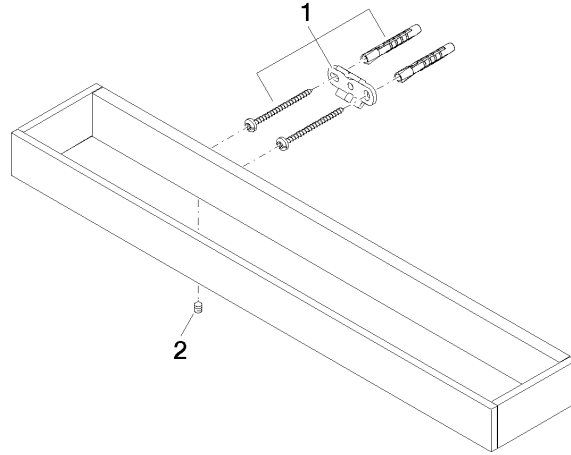

MEM Towel bar - Dark Chrome

83 070 780 Product version from 9/1/2022

- gauge 320 mm
- width 450mm
- height 35 mm
- 80mm projection

	Dark Chrome	83 070 780-19
	Chrome	83 070 780-00
	Brushed Platinum	83 070 780-06
	Platinum	83 070 780-08
	Brushed Durabronze (23kt Gold)	83 070 780-28
	Brushed Champagne (22kt Gold)	83 070 780-46
	Champagne (22kt Gold)	83 070 780-47
	Brushed Dark Platinum	83 070 780-99

MEM Towel bar - Dark Chrome

83 070 780 Product version from 9/1/2022

mm [inches]

MEM Towel bar - Dark Chrome

83 070 780 Product version from 9/1/2022

Parts for other finishes can be found here: [Chrome](#)

Spare parts list

No.	Item Number	Name	Quantity used	Delivery time
1	05 17 20 717 00 90	fixing set	2	2
2	90 31 11 004 00 90	pin	2	2