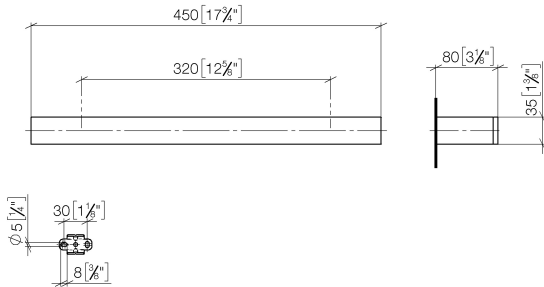

MEM Towel bar - Brushed Durabronz (23kt Gold)

83 070 780 Product version from 9/1/2022

- gauge 320 mm
- width 450mm
- height 35 mm
- 80mm projection

	Brushed Durabronz (23kt Gold)	83 070 780-28
	Chrome	83 070 780-00
	Brushed Platinum	83 070 780-06
	Platinum	83 070 780-08
	Dark Chrome	83 070 780-19
	Brushed Champagne (22kt Gold)	83 070 780-46
	Champagne (22kt Gold)	83 070 780-47
	Brushed Dark Platinum	83 070 780-99

MEM Towel bar - Brushed Durabronz (23kt Gold)

83 070 780 Product version from 9/1/2022

mm [inches]

MEM Towel bar - Brushed Durabronz (23kt Gold)

83 070 780 Product version from 9/1/2022

Parts for other finishes can be found here: [Chrome](#)

Spare parts list

No.	Item Number	Name	Quantity used	Delivery time
1	05 17 20 717 00 90	fixing set	2	2
2	90 31 11 004 00 90	pin	2	2