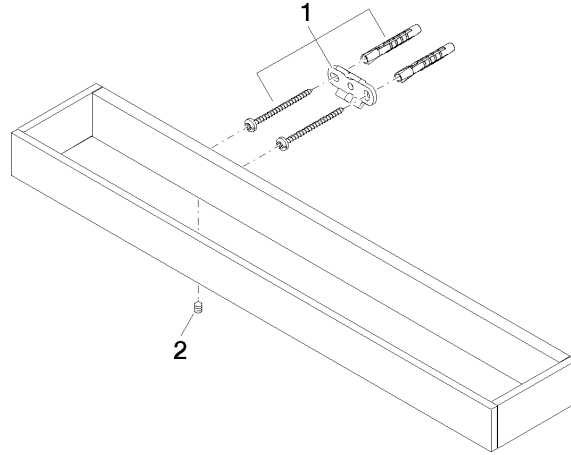

MEM Towel bar - Brushed Durabronz (23kt Gold)

83 070 780 Product version from 9/1/2022

- gauge 320 mm
- width 450mm
- height 35 mm
- 80mm projection

	Brushed Durabronz (23kt Gold)	83 070 780-28
	Chrome	83 070 780-00
	Brushed Platinum	83 070 780-06
	Platinum	83 070 780-08
	Dark Chrome	83 070 780-19
	Brushed Champagne (22kt Gold)	83 070 780-46
	Champagne (22kt Gold)	83 070 780-47
	Brushed Dark Platinum	83 070 780-99

MEM Towel bar - Brushed Durabronz (23kt Gold)

83 070 780 Product version from 9/1/2022

mm [inches]

MEM Towel bar - Brushed Durabronz (23kt Gold)

83 070 780 Product version from 9/1/2022

Parts for other finishes can be found here: [Chrome](#)

Spare parts list

No.	Item Number	Name	Quantity used	Delivery time
1	05 17 20 717 00 90	fixing set	2	2
2	90 31 11 004 00 90	pin	2	2