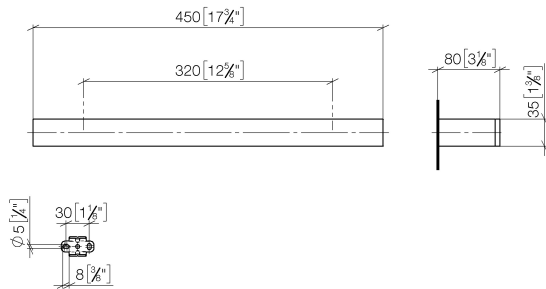

## MEM Towel bar - Champagne (22kt Gold)

83 070 780 Product version from 9/1/2022

- gauge 320 mm
- width 450mm
- height 35 mm
- 80mm projection

	Champagne (22kt Gold)	83 070 780-47
	Chrome	83 070 780-00
	Brushed Platinum	83 070 780-06
	Platinum	83 070 780-08
	Dark Chrome	83 070 780-19
	Brushed Durabronze (23kt Gold)	83 070 780-28
	Brushed Champagne (22kt Gold)	83 070 780-46
	Brushed Dark Platinum	83 070 780-99

## MEM Towel bar - Champagne (22kt Gold)

83 070 780 Product version from 9/1/2022

mm [inches]

**MEM Towel bar - Champagne (22kt Gold)**

83 070 780 Product version from 9/1/2022

Parts for other finishes can be found here: [Chrome](#)

**Spare parts list**

No.	Item Number	Name	Quantity used	Delivery time
1	05 17 20 717 00 90	fixing set	2	2
2	90 31 11 004 00 90	pin	2	2