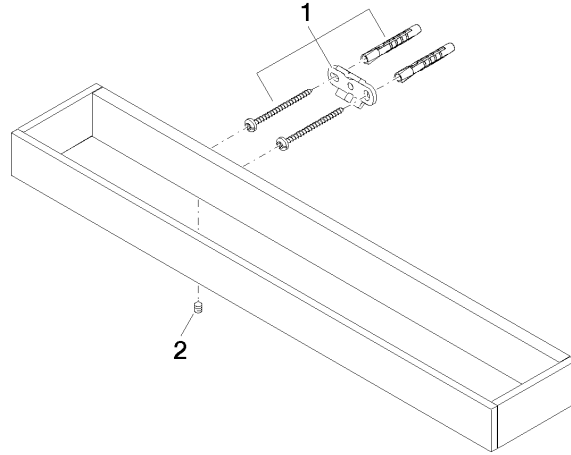

## MEM Towel bar - Champagne (22kt Gold)

83 070 780 Product version from 9/1/2022

- gauge 320 mm
- width 450mm
- height 35 mm
- 80mm projection

	Champagne (22kt Gold)	83 070 780-47
	Chrome	83 070 780-00
	Brushed Platinum	83 070 780-06
	Platinum	83 070 780-08
	Dark Chrome	83 070 780-19
	Brushed Durabronze (23kt Gold)	83 070 780-28
	Brushed Champagne (22kt Gold)	83 070 780-46
	Brushed Dark Platinum	83 070 780-99

## MEM Towel bar - Champagne (22kt Gold)

83 070 780 Product version from 9/1/2022

mm [inches]

**MEM Towel bar - Champagne (22kt Gold)**

83 070 780 Product version from 9/1/2022

Parts for other finishes can be found here: [Chrome](#)

**Spare parts list**

No.	Item Number	Name	Quantity used	Delivery time
1	05 17 20 717 00 90	fixing set	2	2
2	90 31 11 004 00 90	pin	2	2