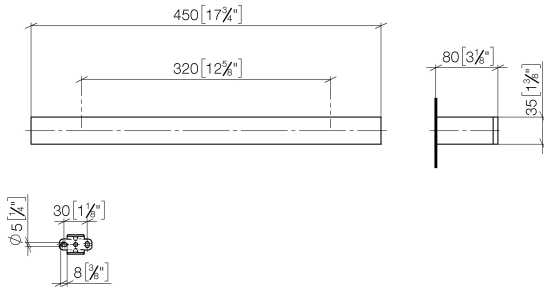

MEM Towel bar - Brushed Dark Platinum

83 070 780 Product version from 9/1/2022

- gauge 320 mm
- width 450mm
- height 35 mm
- 80mm projection

	Brushed Dark Platinum	83 070 780-99
	Chrome	83 070 780-00
	Brushed Platinum	83 070 780-06
	Platinum	83 070 780-08
	Dark Chrome	83 070 780-19
	Brushed Durabronze (23kt Gold)	83 070 780-28
	Brushed Champagne (22kt Gold)	83 070 780-46
	Champagne (22kt Gold)	83 070 780-47

MEM Towel bar - Brushed Dark Platinum

83 070 780 Product version from 9/1/2022

mm [inches]

MEM Towel bar - Brushed Dark Platinum

83 070 780 Product version from 9/1/2022

Parts for other finishes can be found here: [Chrome](#)

Spare parts list

No.	Item Number	Name	Quantity used	Delivery time
1	05 17 20 717 00 90	fixing set	2	2
2	90 31 11 004 00 90	pin	2	2