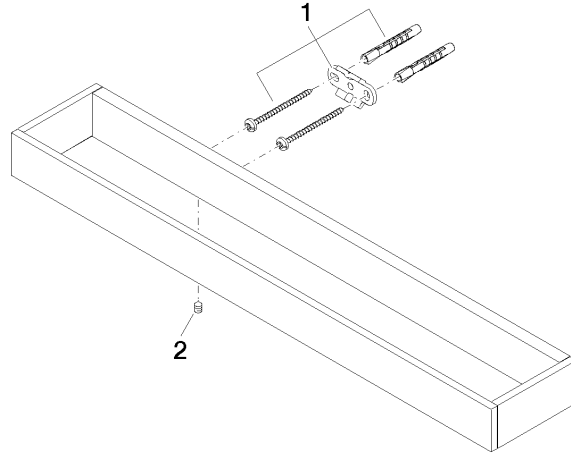

MEM Towel bar - Brushed Dark Platinum

83 070 780 Product version from 9/1/2022

- gauge 320 mm
- width 450mm
- height 35 mm
- 80mm projection

	Brushed Dark Platinum	83 070 780-99
	Chrome	83 070 780-00
	Brushed Platinum	83 070 780-06
	Platinum	83 070 780-08
	Dark Chrome	83 070 780-19
	Brushed Durabronze (23kt Gold)	83 070 780-28
	Brushed Champagne (22kt Gold)	83 070 780-46
	Champagne (22kt Gold)	83 070 780-47

MEM Towel bar - Brushed Dark Platinum

83 070 780 Product version from 9/1/2022

mm [inches]

MEM Towel bar - Brushed Dark Platinum

83 070 780 Product version from 9/1/2022

Parts for other finishes can be found here: [Chrome](#)

Spare parts list

No.	Item Number	Name	Quantity used	Delivery time
1	05 17 20 717 00 90	fixing set	2	2
2	90 31 11 004 00 90	pin	2	2