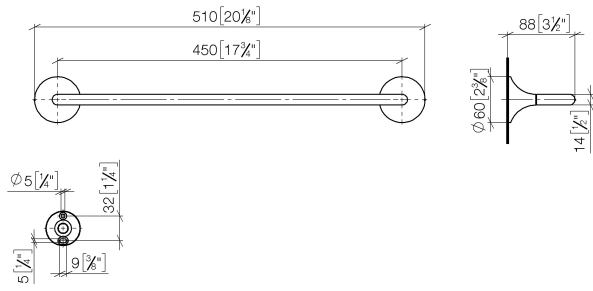

VAIA Towel bar - Brushed Platinum

83 070 809

- gauge 450 mm
- width 510mm
- height 60 mm
- 88mm projection

	Brushed Platinum	83 070 809-06
	Chrome	83 070 809-00
	Platinum	83 070 809-08
	Dark Chrome	83 070 809-19
	Brushed Durabronze (23kt Gold)	83 070 809-28
	Brushed Bronze	83 070 809-42
	Brushed Champagne (22kt Gold)	83 070 809-46
	Champagne (22kt Gold)	83 070 809-47
	Brushed Dark Platinum	83 070 809-99

VAIA Towel bar - Brushed Platinum

83 070 809

mm [inches]

VAIA Towel bar - Brushed Platinum

83 070 809

Parts for other finishes can be found here: [Chrome](#)

Spare parts list

No.	Item Number	Name	Quantity used	Delivery time
1	05 30 31 025 00 90	fixing set	1	2
2	90 17 20 759 00 90	disc	1	2