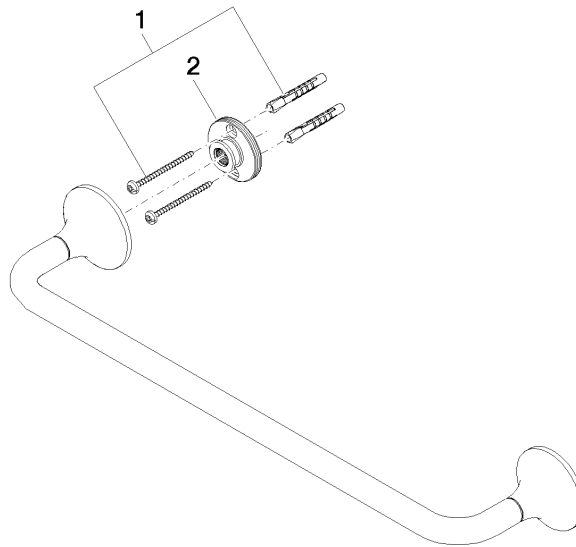

VAIA Towel bar - Brushed Platinum

83 070 809

- gauge 450 mm
- width 510mm
- height 60 mm
- 88mm projection

	Brushed Platinum	83 070 809-06
	Chrome	83 070 809-00
	Platinum	83 070 809-08
	Dark Chrome	83 070 809-19
	Brushed Durabronze (23kt Gold)	83 070 809-28
	Brushed Bronze	83 070 809-42
	Brushed Champagne (22kt Gold)	83 070 809-46
	Champagne (22kt Gold)	83 070 809-47
	Brushed Dark Platinum	83 070 809-99

VAIA Towel bar - Brushed Platinum

83 070 809

mm [inches]

VAIA Towel bar - Brushed Platinum

83 070 809

Parts for other finishes can be found here: [Chrome](#)

Spare parts list

No.	Item Number	Name	Quantity used	Delivery time
1	05 30 31 025 00 90	fixing set	1	2
2	90 17 20 759 00 90	disc	1	2