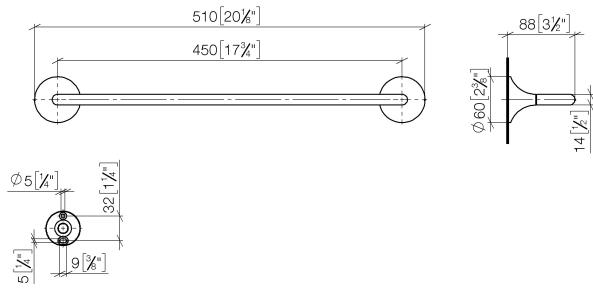

VAIA Towel bar - Brushed Bronze

83 070 809

- gauge 450 mm
- width 510mm
- height 60 mm
- 88mm projection

	Brushed Bronze	83 070 809-42
	Chrome	83 070 809-00
	Brushed Platinum	83 070 809-06
	Platinum	83 070 809-08
	Dark Chrome	83 070 809-19
	Brushed Durabronze (23kt Gold)	83 070 809-28
	Brushed Champagne (22kt Gold)	83 070 809-46
	Champagne (22kt Gold)	83 070 809-47
	Brushed Dark Platinum	83 070 809-99

VAIA Towel bar - Brushed Bronze

83 070 809

mm [inches]

VAIA Towel bar - Brushed Bronze

83 070 809

Parts for other finishes can be found here: [Chrome](#)

Spare parts list

No.	Item Number	Name	Quantity used	Delivery time
1	05 30 31 025 00 90	fixing set	1	2
2	90 17 20 759 00 90	disc	1	2