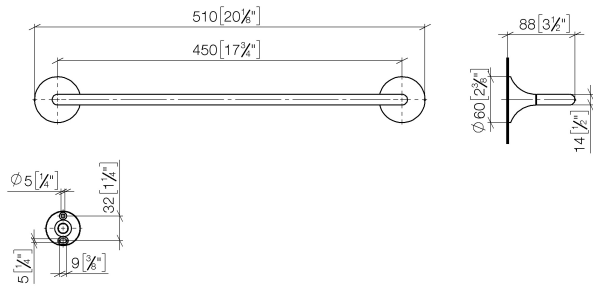

VAIA Towel bar - Brushed Dark Platinum

83 070 809

- gauge 450 mm
- width 510mm
- height 60 mm
- 88mm projection

| | | |
|--|--------------------------------|---------------|
|  | Brushed Dark Platinum | 83 070 809-99 |
|  | Chrome | 83 070 809-00 |
|  | Brushed Platinum | 83 070 809-06 |
|  | Platinum | 83 070 809-08 |
|  | Dark Chrome | 83 070 809-19 |
|  | Brushed Durabronze (23kt Gold) | 83 070 809-28 |
|  | Brushed Bronze | 83 070 809-42 |
|  | Brushed Champagne (22kt Gold) | 83 070 809-46 |
|  | Champagne (22kt Gold) | 83 070 809-47 |

VAIA Towel bar - Brushed Dark Platinum

83 070 809

mm [inches]

VAIA Towel bar - Brushed Dark Platinum

83 070 809

Parts for other finishes can be found here: [Chrome](#)

Spare parts list

| No. | Item Number | Name | Quantity used | Delivery time |
|-----|--------------------|------------|---------------|---------------|
| 1 | 05 30 31 025 00 90 | fixing set | 1 | 2 |
| 2 | 90 17 20 759 00 90 | disc | 1 | 2 |