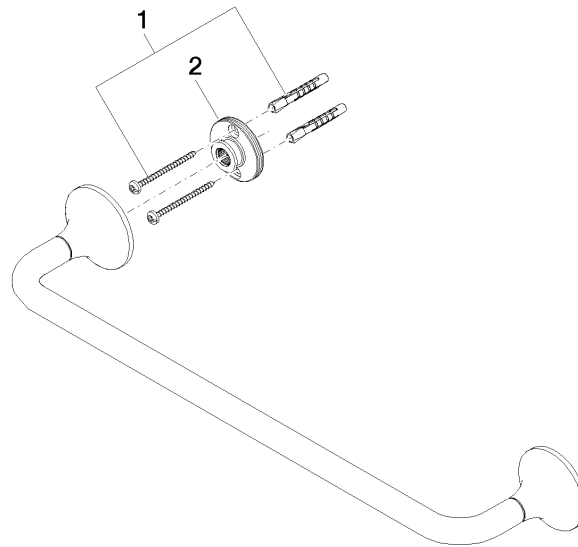

VAIA Towel bar - Brushed Dark Platinum

83 070 809

- gauge 450 mm
- width 510mm
- height 60 mm
- 88mm projection

| | | |
|--|--------------------------------|---------------|
|  | Brushed Dark Platinum | 83 070 809-99 |
|  | Chrome | 83 070 809-00 |
|  | Brushed Platinum | 83 070 809-06 |
|  | Platinum | 83 070 809-08 |
|  | Dark Chrome | 83 070 809-19 |
|  | Brushed Durabronze (23kt Gold) | 83 070 809-28 |
|  | Brushed Bronze | 83 070 809-42 |
|  | Brushed Champagne (22kt Gold) | 83 070 809-46 |
|  | Champagne (22kt Gold) | 83 070 809-47 |

VAIA Towel bar - Brushed Dark Platinum

83 070 809

mm [inches]

VAIA Towel bar - Brushed Dark Platinum

83 070 809

Parts for other finishes can be found here: [Chrome](#)

Spare parts list

| No. | Item Number | Name | Quantity used | Delivery time |
|-----|--------------------|------------|---------------|---------------|
| 1 | 05 30 31 025 00 90 | fixing set | 1 | 2 |
| 2 | 90 17 20 759 00 90 | disc | 1 | 2 |