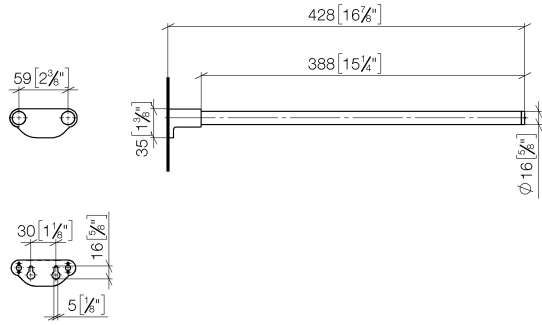

Towel bar in two parts non-swivel - Chrome

83 210 832 Product version from 1/1/2023

- gauge 59 mm
- width 81mm
- height 35 mm
- rosette Ø 40 mm
- 428mm projection
- rosette Ø 40 mm

Chrome

83 210 832-00

Soft Black

83 210 832-69

Towel bar in two parts non-swivel - Chrome

83 210 832 Product version from 1/1/2023

mm [inches]

Towel bar in two parts non-swivel - Chrome

83 210 832 Product version from 1/1/2023

Parts for other
finishes can be found
here: [Soft Black](#)

Spare parts list

No.	Item Number	Name	Quantity used	Delivery time
1	05 30 31 025 00 90	fixing set	1	2