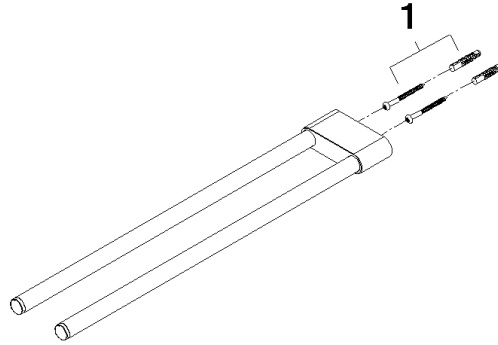

Towel bar in two parts non-swivel - Chrome

83 210 832 Product version from 1/1/2023

- gauge 59 mm
- width 81mm
- height 35 mm
- rosette Ø 40 mm
- 428mm projection
- rosette Ø 40 mm

Chrome

83 210 832-00

Soft Black

83 210 832-69

Towel bar in two parts non-swivel - Chrome

83 210 832 Product version from 1/1/2023

mm [inches]

Towel bar in two parts non-swivel - Chrome

83 210 832 Product version from 1/1/2023

Parts for other
finishes can be found
here: [Soft Black](#)