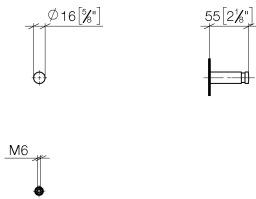

## EDITION PRO Hooks - Brushed Chrome

---

83 251 626

mm [inches]

**EDITION PRO Hooks - Brushed Chrome**

83 251 626

Parts for other finishes can be found here: [Chrome](#)

**Spare parts list**

No.	Item Number	Name	Quantity used	Delivery time
1	08 18 60 505-93	hook	1	60
2	05 24 04 506 00 90	fixing set	1	2