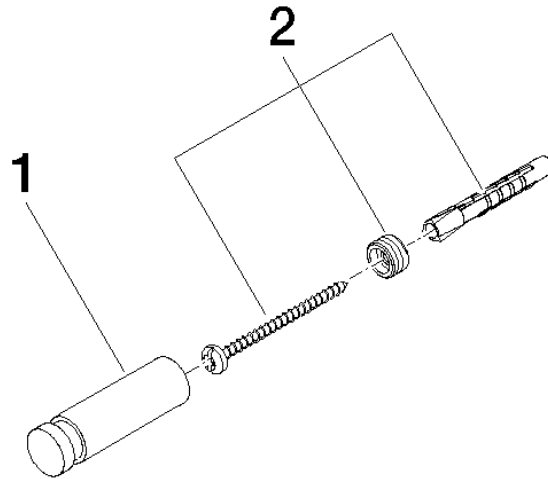

## EDITION PRO Hooks - Brushed Chrome

---

83 251 626

mm [inches]

**EDITION PRO Hooks - Brushed Chrome**

83 251 626

Parts for other finishes can be found here: [Chrome](#)

**Spare parts list**

No.	Item Number	Name	Quantity used	Delivery time
1	08 18 60 505-93	hook	1	60
2	05 24 04 506 00 90	fixing set	1	2