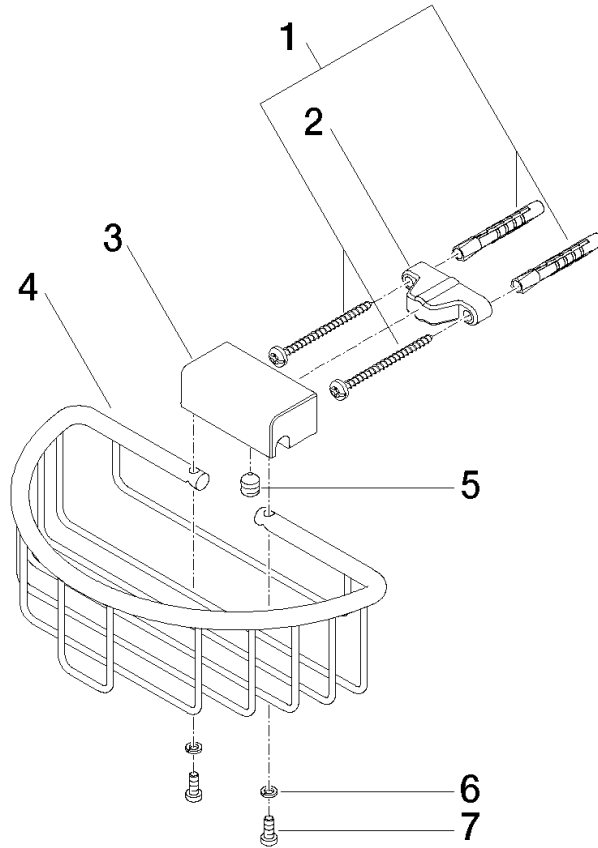

Shower basket for wall mounting - Chrome

83 290 970 Product version from 10/1/2023

- width 200mm
- height 70 mm
- 115mm projection

	Chrome	83 290 970-00
	Brushed Platinum	83 290 970-06
	Platinum	83 290 970-08
	Durabrand (23kt Gold)	83 290 970-09
	Dark Chrome	83 290 970-19
	Light Gold	83 290 970-26
	Brushed Light Gold	83 290 970-27
	Brushed Durabrand (23kt Gold)	83 290 970-28
	Matte Black	83 290 970-33
	Brushed Bronze	83 290 970-42
	Brushed Champagne (22kt Gold)	83 290 970-46
	Champagne (22kt Gold)	83 290 970-47
	Brushed Chrome	83 290 970-93
	Brushed Dark Platinum	83 290 970-99

Shower basket for wall mounting - Chrome

83 290 970 Product version from 10/1/2023

mm [inches]

Shower basket for wall mounting - Chrome

83 290 970 Product version from 10/1/2023

Parts for other
finishes can be found
here: Brushed
Platinum

Spare parts list

No.	Item Number	Name	Quantity used	Delivery time
1	05 30 31 025 00 90	fixing set	1	2
2	09 17 20 030 90	holder	1	2
3	08 17 30 501-00	holder	1	10
4	08 18 90 907-00	basket	1	10
5	09 31 11 002 90	pin	1	2
6	90 30 11 029 00 90	disc	2	2
7	09 30 30 054 90	screw	2	2