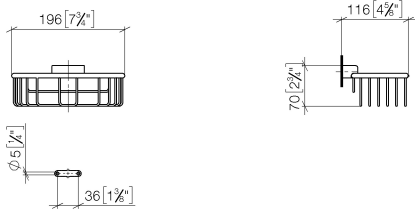

Shower basket for wall mounting - Chrome

83 290 970 Product version from 10/1/2023

- width 200mm
- height 70 mm
- 115mm projection

	Chrome	83 290 970-00
	Brushed Platinum	83 290 970-06
	Platinum	83 290 970-08
	Durabrand (23kt Gold)	83 290 970-09
	Dark Chrome	83 290 970-19
	Light Gold	83 290 970-26
	Brushed Light Gold	83 290 970-27
	Brushed Durabrand (23kt Gold)	83 290 970-28
	Matte Black	83 290 970-33
	Brushed Bronze	83 290 970-42
	Brushed Champagne (22kt Gold)	83 290 970-46
	Champagne (22kt Gold)	83 290 970-47
	Brushed Chrome	83 290 970-93
	Brushed Dark Platinum	83 290 970-99

Shower basket for wall mounting - Chrome

83 290 970 Product version from 10/1/2023

mm [inches]

Shower basket for wall mounting - Chrome

83 290 970 Product version from 10/1/2023

Parts for other
finishes can be found
here: Brushed
Platinum

Spare parts list

No.	Item Number	Name	Quantity used	Delivery time
1	05 30 31 025 00 90	fixing set	1	2
2	09 17 20 030 90	holder	1	2
3	08 17 30 501-00	holder	1	10
4	08 18 90 907-00	basket	1	10
5	09 31 11 002 90	pin	1	2
6	90 30 11 029 00 90	disc	2	2
7	09 30 30 054 90	screw	2	2