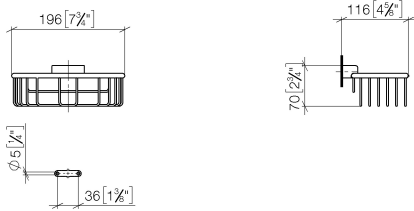

## Shower basket for wall mounting - Brushed Platinum

83 290 970 Product version from 10/1/2023

- width 200mm
- height 70 mm
- 115mm projection

	Brushed Platinum	83 290 970-06
	Chrome	83 290 970-00
	Platinum	83 290 970-08
	Durabrand (23kt Gold)	83 290 970-09
	Dark Chrome	83 290 970-19
	Light Gold	83 290 970-26
	Brushed Light Gold	83 290 970-27
	Brushed Durabrand (23kt Gold)	83 290 970-28
	Matte Black	83 290 970-33
	Brushed Bronze	83 290 970-42
	Brushed Champagne (22kt Gold)	83 290 970-46
	Champagne (22kt Gold)	83 290 970-47
	Brushed Chrome	83 290 970-93
	Brushed Dark Platinum	83 290 970-99

## Shower basket for wall mounting - Brushed Platinum

---

83 290 970 Product version from 10/1/2023

mm [inches]