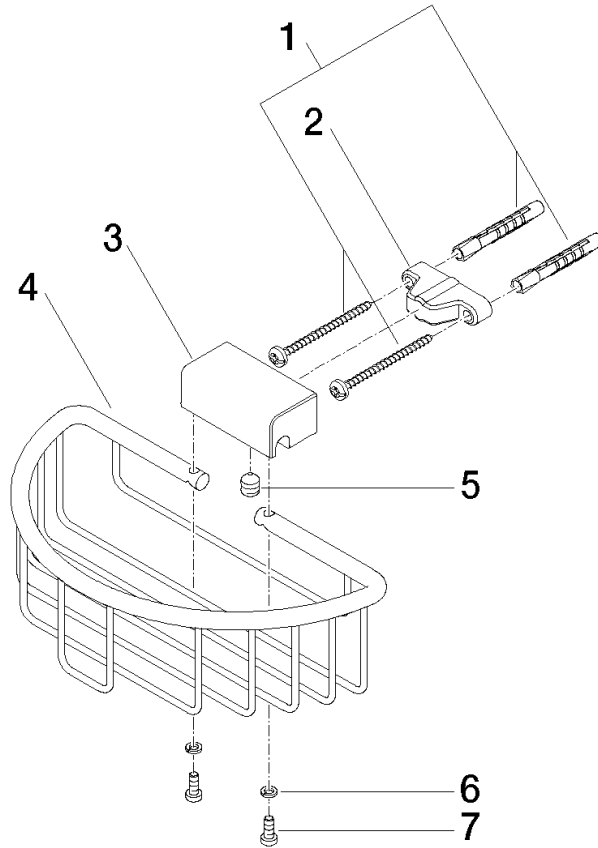

## Shower basket for wall mounting - Brushed Platinum

83 290 970 Product version from 10/1/2023

- width 200mm
- height 70 mm
- 115mm projection

	Brushed Platinum	83 290 970-06
	Chrome	83 290 970-00
	Platinum	83 290 970-08
	Durabrand (23kt Gold)	83 290 970-09
	Dark Chrome	83 290 970-19
	Light Gold	83 290 970-26
	Brushed Light Gold	83 290 970-27
	Brushed Durabrand (23kt Gold)	83 290 970-28
	Matte Black	83 290 970-33
	Brushed Bronze	83 290 970-42
	Brushed Champagne (22kt Gold)	83 290 970-46
	Champagne (22kt Gold)	83 290 970-47
	Brushed Chrome	83 290 970-93
	Brushed Dark Platinum	83 290 970-99

## Shower basket for wall mounting - Brushed Platinum

---

83 290 970 Product version from 10/1/2023

mm [inches]

### Spare parts list

No.	Item Number	Name	Quantity used	Delivery time
1	05 30 31 025 00 90	fixing set	1	2
2	09 17 20 030 90	holder	1	2
3	08 17 30 501-06	holder	1	60
4	08 18 90 907-06	basket	1	10
5	09 31 11 002 90	pin	1	2
6	90 30 11 029 00 90	disc	2	2
7	09 30 30 054 90	screw	2	2