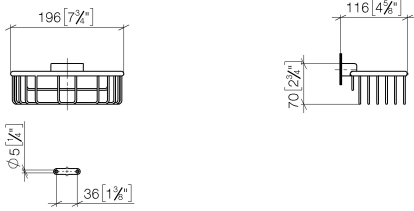

Shower basket for wall mounting - Platinum

83 290 970 Product version from 10/1/2023

- width 200mm
- height 70 mm
- 115mm projection

	Platinum	83 290 970-08
	Chrome	83 290 970-00
	Brushed Platinum	83 290 970-06
	Durabross (23kt Gold)	83 290 970-09
	Dark Chrome	83 290 970-19
	Light Gold	83 290 970-26
	Brushed Light Gold	83 290 970-27
	Brushed Durabross (23kt Gold)	83 290 970-28
	Matte Black	83 290 970-33
	Brushed Bronze	83 290 970-42
	Brushed Champagne (22kt Gold)	83 290 970-46
	Champagne (22kt Gold)	83 290 970-47
	Brushed Chrome	83 290 970-93
	Brushed Dark Platinum	83 290 970-99

Shower basket for wall mounting - Platinum

83 290 970 Product version from 10/1/2023

mm [inches]

Shower basket for wall mounting - Platinum

83 290 970 Product version from 10/1/2023

Parts for other finishes can be found here: [Chrome](#)

Spare parts list

No.	Item Number	Name	Quantity used	Delivery time
1	05 30 31 025 00 90	fixing set	1	2
2	09 17 20 030 90	holder	1	2
3	08 17 30 501-08	holder	1	40
4	08 18 90 907-08	basket	1	60
5	09 31 11 002 90	pin	1	2
6	90 30 11 029 00 90	disc	2	2
7	09 30 30 054 90	screw	2	2