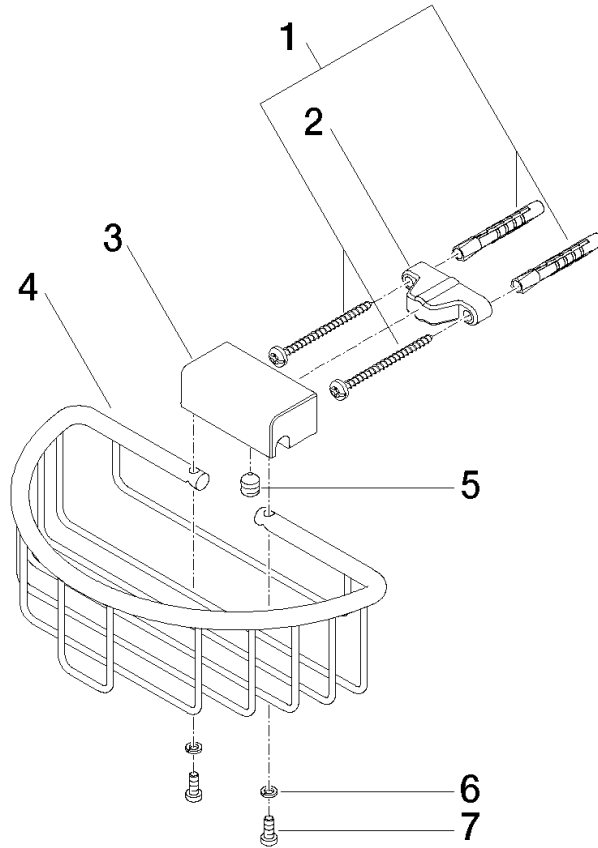

Shower basket for wall mounting - Platinum

83 290 970 Product version from 10/1/2023

- width 200mm
- height 70 mm
- 115mm projection

	Platinum	83 290 970-08
	Chrome	83 290 970-00
	Brushed Platinum	83 290 970-06
	Durabross (23kt Gold)	83 290 970-09
	Dark Chrome	83 290 970-19
	Light Gold	83 290 970-26
	Brushed Light Gold	83 290 970-27
	Brushed Durabross (23kt Gold)	83 290 970-28
	Matte Black	83 290 970-33
	Brushed Bronze	83 290 970-42
	Brushed Champagne (22kt Gold)	83 290 970-46
	Champagne (22kt Gold)	83 290 970-47
	Brushed Chrome	83 290 970-93
	Brushed Dark Platinum	83 290 970-99

Shower basket for wall mounting - Platinum

83 290 970 Product version from 10/1/2023

mm [inches]

Shower basket for wall mounting - Platinum

83 290 970 Product version from 10/1/2023

Parts for other finishes can be found here: [Chrome](#)

Spare parts list

No.	Item Number	Name	Quantity used	Delivery time
1	05 30 31 025 00 90	fixing set	1	2
2	09 17 20 030 90	holder	1	2
3	08 17 30 501-08	holder	1	40
4	08 18 90 907-08	basket	1	60
5	09 31 11 002 90	pin	1	2
6	90 30 11 029 00 90	disc	2	2
7	09 30 30 054 90	screw	2	2