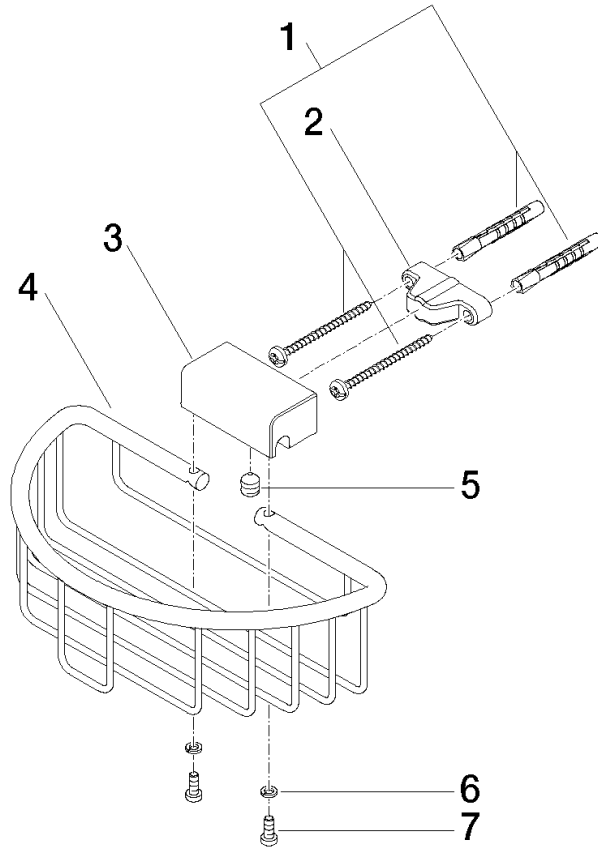

## Shower basket for wall mounting - Brushed Light Gold

83 290 970 Product version from 10/1/2023

- width 200mm
- height 70 mm
- 115mm projection

	Brushed Light Gold	83 290 970-27
	Chrome	83 290 970-00
	Brushed Platinum	83 290 970-06
	Platinum	83 290 970-08
	Durabronze (23kt Gold)	83 290 970-09
	Dark Chrome	83 290 970-19
	Light Gold	83 290 970-26
	Brushed Durabronze (23kt Gold)	83 290 970-28
	Matte Black	83 290 970-33
	Brushed Bronze	83 290 970-42
	Brushed Champagne (22kt Gold)	83 290 970-46
	Champagne (22kt Gold)	83 290 970-47
	Brushed Chrome	83 290 970-93
	Brushed Dark Platinum	83 290 970-99

## Shower basket for wall mounting - Brushed Light Gold

---

83 290 970 Product version from 10/1/2023

mm [inches]

### Spare parts list

No.	Item Number	Name	Quantity used	Delivery time
1	05 30 31 025 00 90	fixing set	1	2
2	09 17 20 030 90	holder	1	2
3	08 17 30 501-27	holder	1	60
4	08 18 90 907-27	basket	1	60
5	09 31 11 002 90	pin	1	2
6	90 30 11 029 00 90	disc	2	2
7	09 30 30 054 90	screw	2	2