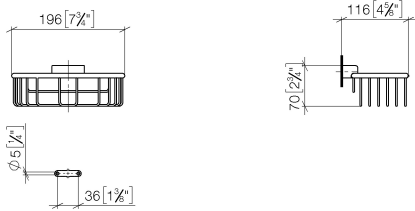

## Shower basket for wall mounting - Brushed Light Gold

83 290 970 Product version from 10/1/2023

- width 200mm
- height 70 mm
- 115mm projection

	Brushed Light Gold	83 290 970-27
	Chrome	83 290 970-00
	Brushed Platinum	83 290 970-06
	Platinum	83 290 970-08
	Durabronze (23kt Gold)	83 290 970-09
	Dark Chrome	83 290 970-19
	Light Gold	83 290 970-26
	Brushed Durabronze (23kt Gold)	83 290 970-28
	Matte Black	83 290 970-33
	Brushed Bronze	83 290 970-42
	Brushed Champagne (22kt Gold)	83 290 970-46
	Champagne (22kt Gold)	83 290 970-47
	Brushed Chrome	83 290 970-93
	Brushed Dark Platinum	83 290 970-99

## Shower basket for wall mounting - Brushed Light Gold

---

83 290 970 Product version from 10/1/2023

mm [inches]