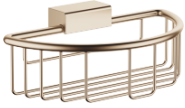

## Shower basket for wall mounting - Brushed Light Gold

83 290 970 Product version from 10/1/2023

- width 200mm
- height 70 mm
- 115mm projection

	Brushed Light Gold	83 290 970-27
	Chrome	83 290 970-00
	Brushed Platinum	83 290 970-06
	Platinum	83 290 970-08
	Durabronze (23kt Gold)	83 290 970-09
	Dark Chrome	83 290 970-19
	Light Gold	83 290 970-26
	Brushed Durabronze (23kt Gold)	83 290 970-28
	Matte Black	83 290 970-33
	Brushed Bronze	83 290 970-42
	Brushed Champagne (22kt Gold)	83 290 970-46
	Champagne (22kt Gold)	83 290 970-47
	Brushed Chrome	83 290 970-93
	Brushed Dark Platinum	83 290 970-99

## Shower basket for wall mounting - Brushed Light Gold

---

83 290 970 Product version from 10/1/2023

mm [inches]

## Shower basket for wall mounting - Brushed Light Gold

83 290 970 Product version from 10/1/2023

Parts for other finishes can be found here: [Chrome](#)