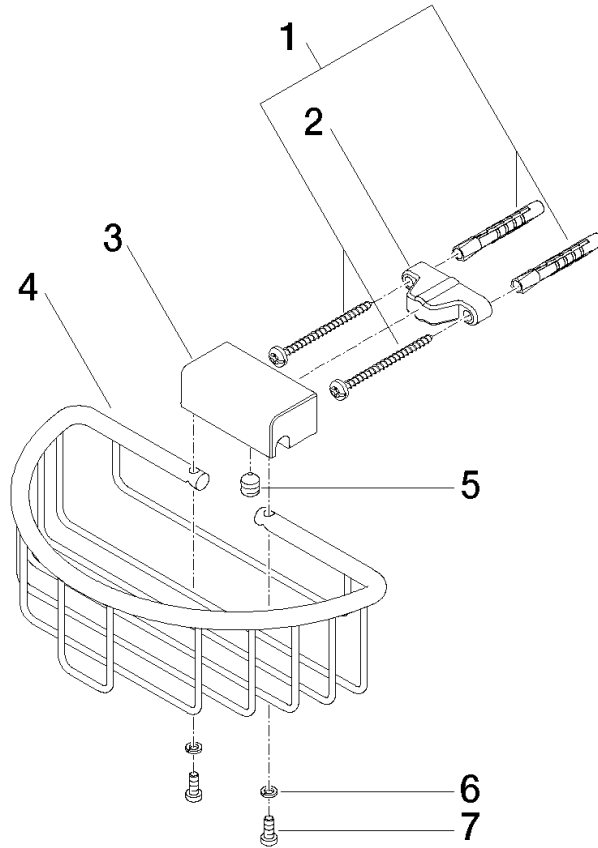

Shower basket for wall mounting - Matte Black

83 290 970 Product version from 10/1/2023

- width 200mm
- height 70 mm
- 115mm projection

	Matte Black	83 290 970-33
	Chrome	83 290 970-00
	Brushed Platinum	83 290 970-06
	Platinum	83 290 970-08
	Durabass (23kt Gold)	83 290 970-09
	Dark Chrome	83 290 970-19
	Light Gold	83 290 970-26
	Brushed Light Gold	83 290 970-27
	Brushed Durabass (23kt Gold)	83 290 970-28
	Brushed Bronze	83 290 970-42
	Brushed Champagne (22kt Gold)	83 290 970-46
	Champagne (22kt Gold)	83 290 970-47
	Brushed Chrome	83 290 970-93
	Brushed Dark Platinum	83 290 970-99

Shower basket for wall mounting - Matte Black

83 290 970 Product version from 10/1/2023

mm [inches]

Shower basket for wall mounting - Matte Black

83 290 970 Product version from 10/1/2023

Parts for other finishes can be found here: [Chrome](#)

Spare parts list

No.	Item Number	Name	Quantity used	Delivery time
1	05 30 31 025 00 90	fixing set	1	2
2	09 17 20 030 90	holder	1	2
3	08 17 30 501-33	holder	1	60
4	08 18 90 907-33	basket	1	60
5	09 31 11 002 90	pin	1	2
6	90 30 11 029 00 90	disc	2	2
7	09 30 30 054 90	screw	2	2