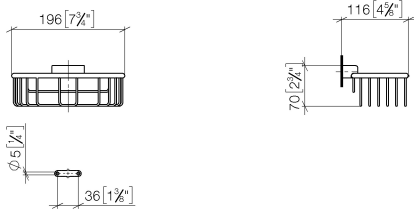

Shower basket for wall mounting - Matte Black

83 290 970 Product version from 10/1/2023

- width 200mm
- height 70 mm
- 115mm projection

	Matte Black	83 290 970-33
	Chrome	83 290 970-00
	Brushed Platinum	83 290 970-06
	Platinum	83 290 970-08
	Durabass (23kt Gold)	83 290 970-09
	Dark Chrome	83 290 970-19
	Light Gold	83 290 970-26
	Brushed Light Gold	83 290 970-27
	Brushed Durabass (23kt Gold)	83 290 970-28
	Brushed Bronze	83 290 970-42
	Brushed Champagne (22kt Gold)	83 290 970-46
	Champagne (22kt Gold)	83 290 970-47
	Brushed Chrome	83 290 970-93
	Brushed Dark Platinum	83 290 970-99

Shower basket for wall mounting - Matte Black

83 290 970 Product version from 10/1/2023

mm [inches]

Shower basket for wall mounting - Matte Black

83 290 970 Product version from 10/1/2023

Parts for other finishes can be found here: [Chrome](#)

Spare parts list

No.	Item Number	Name	Quantity used	Delivery time
1	05 30 31 025 00 90	fixing set	1	2
2	09 17 20 030 90	holder	1	2
3	08 17 30 501-33	holder	1	60
4	08 18 90 907-33	basket	1	60
5	09 31 11 002 90	pin	1	2
6	90 30 11 029 00 90	disc	2	2
7	09 30 30 054 90	screw	2	2