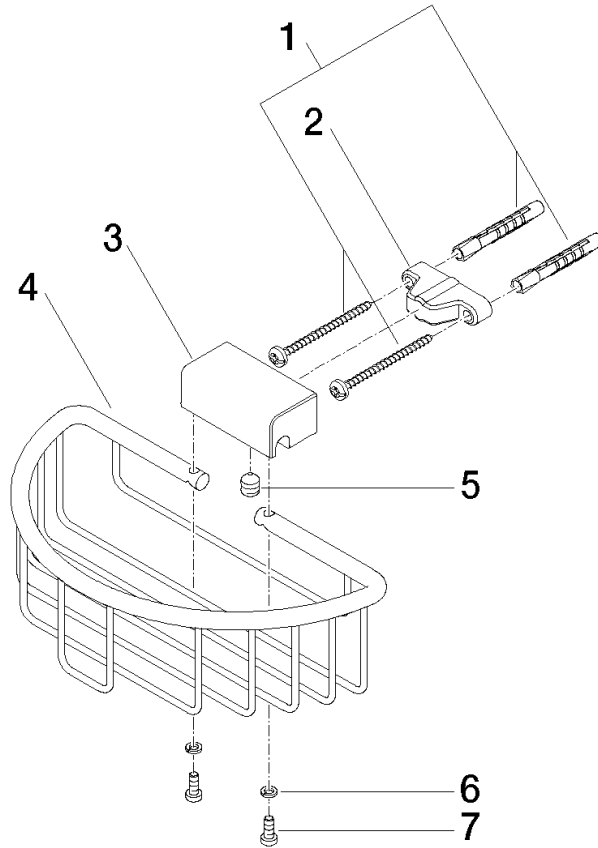

## Shower basket for wall mounting - Brushed Bronze

83 290 970 Product version from 10/1/2023

- width 200mm
- height 70 mm
- 115mm projection

	Brushed Bronze	83 290 970-42
	Chrome	83 290 970-00
	Brushed Platinum	83 290 970-06
	Platinum	83 290 970-08
	Durabronze (23kt Gold)	83 290 970-09
	Dark Chrome	83 290 970-19
	Light Gold	83 290 970-26
	Brushed Light Gold	83 290 970-27
	Brushed Durabronze (23kt Gold)	83 290 970-28
	Matte Black	83 290 970-33
	Brushed Champagne (22kt Gold)	83 290 970-46
	Champagne (22kt Gold)	83 290 970-47
	Brushed Chrome	83 290 970-93
	Brushed Dark Platinum	83 290 970-99

## Shower basket for wall mounting - Brushed Bronze

---

83 290 970 Product version from 10/1/2023

mm [inches]

### Spare parts list

No.	Item Number	Name	Quantity used	Delivery time
1	05 30 31 025 00 90	fixing set	1	2
2	09 17 20 030 90	holder	1	2
3	08 17 30 501-42	holder	1	60
4	08 18 90 907-42	basket	1	60
5	09 31 11 002 90	pin	1	2
6	90 30 11 029 00 90	disc	2	2
7	09 30 30 054 90	screw	2	2