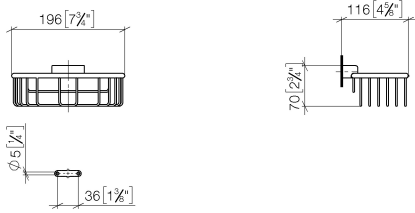

## Shower basket for wall mounting - Brushed Bronze

83 290 970 Product version from 10/1/2023

- width 200mm
- height 70 mm
- 115mm projection

	Brushed Bronze	83 290 970-42
	Chrome	83 290 970-00
	Brushed Platinum	83 290 970-06
	Platinum	83 290 970-08
	Durabronze (23kt Gold)	83 290 970-09
	Dark Chrome	83 290 970-19
	Light Gold	83 290 970-26
	Brushed Light Gold	83 290 970-27
	Brushed Durabronze (23kt Gold)	83 290 970-28
	Matte Black	83 290 970-33
	Brushed Champagne (22kt Gold)	83 290 970-46
	Champagne (22kt Gold)	83 290 970-47
	Brushed Chrome	83 290 970-93
	Brushed Dark Platinum	83 290 970-99

## Shower basket for wall mounting - Brushed Bronze

---

83 290 970 Product version from 10/1/2023

mm [inches]