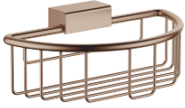

## Shower basket for wall mounting - Brushed Bronze

83 290 970 Product version from 10/1/2023

- width 200mm
- height 70 mm
- 115mm projection

	Brushed Bronze	83 290 970-42
	Chrome	83 290 970-00
	Brushed Platinum	83 290 970-06
	Platinum	83 290 970-08
	Durabronze (23kt Gold)	83 290 970-09
	Dark Chrome	83 290 970-19
	Light Gold	83 290 970-26
	Brushed Light Gold	83 290 970-27
	Brushed Durabronze (23kt Gold)	83 290 970-28
	Matte Black	83 290 970-33
	Brushed Champagne (22kt Gold)	83 290 970-46
	Champagne (22kt Gold)	83 290 970-47
	Brushed Chrome	83 290 970-93
	Brushed Dark Platinum	83 290 970-99

## Shower basket for wall mounting - Brushed Bronze

---

83 290 970 Product version from 10/1/2023

mm [inches]

## Shower basket for wall mounting - Brushed Bronze

83 290 970 Product version from 10/1/2023

Parts for other finishes can be found here: [Chrome](#)