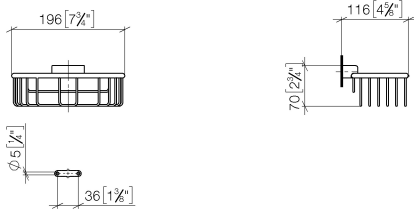

## Shower basket for wall mounting - Brushed Dark Platinum

83 290 970 Product version from 10/1/2023

- width 200mm
- height 70 mm
- 115mm projection

	Brushed Dark Platinum	83 290 970-99
	Chrome	83 290 970-00
	Brushed Platinum	83 290 970-06
	Platinum	83 290 970-08
	Durabass (23kt Gold)	83 290 970-09
	Dark Chrome	83 290 970-19
	Light Gold	83 290 970-26
	Brushed Light Gold	83 290 970-27
	Brushed Durabass (23kt Gold)	83 290 970-28
	Matte Black	83 290 970-33
	Brushed Bronze	83 290 970-42
	Brushed Champagne (22kt Gold)	83 290 970-46
	Champagne (22kt Gold)	83 290 970-47
	Brushed Chrome	83 290 970-93

## Shower basket for wall mounting - Brushed Dark Platinum

83 290 970 Product version from 10/1/2023

mm [inches]