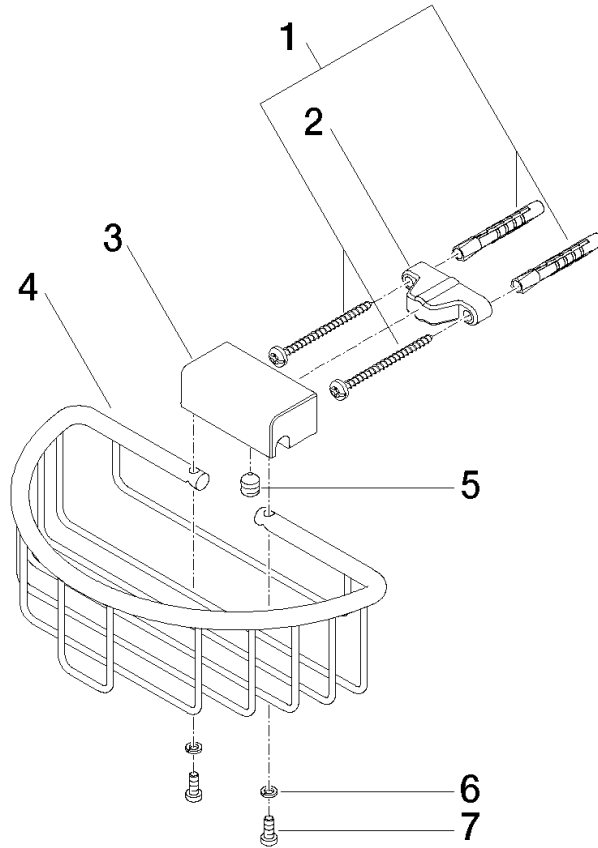

## Shower basket for wall mounting - Brushed Dark Platinum

83 290 970 Product version from 10/1/2023

- width 200mm
- height 70 mm
- 115mm projection

	Brushed Dark Platinum	83 290 970-99
	Chrome	83 290 970-00
	Brushed Platinum	83 290 970-06
	Platinum	83 290 970-08
	Durabass (23kt Gold)	83 290 970-09
	Dark Chrome	83 290 970-19
	Light Gold	83 290 970-26
	Brushed Light Gold	83 290 970-27
	Brushed Durabass (23kt Gold)	83 290 970-28
	Matte Black	83 290 970-33
	Brushed Bronze	83 290 970-42
	Brushed Champagne (22kt Gold)	83 290 970-46
	Champagne (22kt Gold)	83 290 970-47
	Brushed Chrome	83 290 970-93

## Shower basket for wall mounting - Brushed Dark Platinum

83 290 970 Product version from 10/1/2023

mm [inches]

### Spare parts list

No.	Item Number	Name	Quantity used	Delivery time
1	05 30 31 025 00 90	fixing set	1	2
2	09 17 20 030 90	holder	1	2
3	08 17 30 501-99	holder	1	20
4	08 18 90 907-99	basket	1	20
5	09 31 11 002 90	pin	1	2
6	90 30 11 029 00 90	disc	2	2
7	09 30 30 054 90	screw	2	2