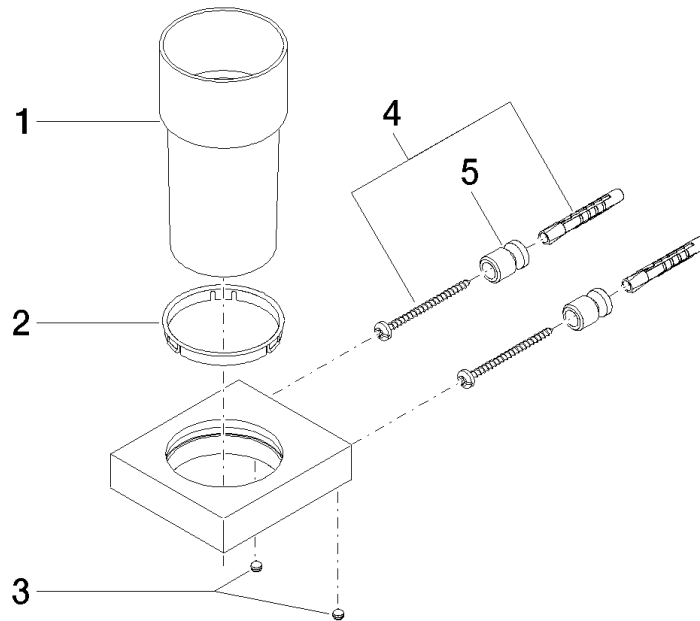

Tumbler holder wall model - Brushed Platinum

83 400 780

- crystal glass
- width 75mm
- height 118 mm
- 85mm projection

	Brushed Platinum	83 400 780-06
	Chrome	83 400 780-00
	Platinum	83 400 780-08
	Dark Chrome	83 400 780-19
	Brushed Durabronze (23kt Gold)	83 400 780-28
	Brushed Champagne (22kt Gold)	83 400 780-46
	Champagne (22kt Gold)	83 400 780-47
	Brushed Dark Platinum	83 400 780-99

Tumbler holder wall model - Brushed Platinum

83 400 780

mm [inches]

Tumbler holder wall model - Brushed Platinum

83 400 780

Parts for other finishes can be found here: [Chrome](#)

Spare parts list

No.	Item Number	Name	Quantity used	Delivery time
1	90 90 00 008 00 84	glass	1	2
2	08 28 10 500 91	ring	1	2
3	09 31 11 148 90	pin	2	2
4	05 17 20 726 02 90	fixing set	2	2
5	08 17 20 726 90	holder	2	2