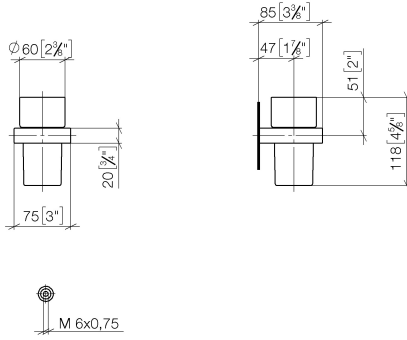

Tumbler holder wall model - Brushed Platinum

83 400 780

- crystal glass
- width 75mm
- height 118 mm
- 85mm projection

	Brushed Platinum	83 400 780-06
	Chrome	83 400 780-00
	Platinum	83 400 780-08
	Dark Chrome	83 400 780-19
	Brushed Durabronze (23kt Gold)	83 400 780-28
	Brushed Champagne (22kt Gold)	83 400 780-46
	Champagne (22kt Gold)	83 400 780-47
	Brushed Dark Platinum	83 400 780-99

Tumbler holder wall model - Brushed Platinum

83 400 780

mm [inches]

Tumbler holder wall model - Brushed Platinum

83 400 780

Parts for other finishes can be found here: [Chrome](#)

Spare parts list

No.	Item Number	Name	Quantity used	Delivery time
1	90 90 00 008 00 84	glass	1	2
2	08 28 10 500 91	ring	1	2
3	09 31 11 148 90	pin	2	2
4	05 17 20 726 02 90	fixing set	2	2
5	08 17 20 726 90	holder	2	2