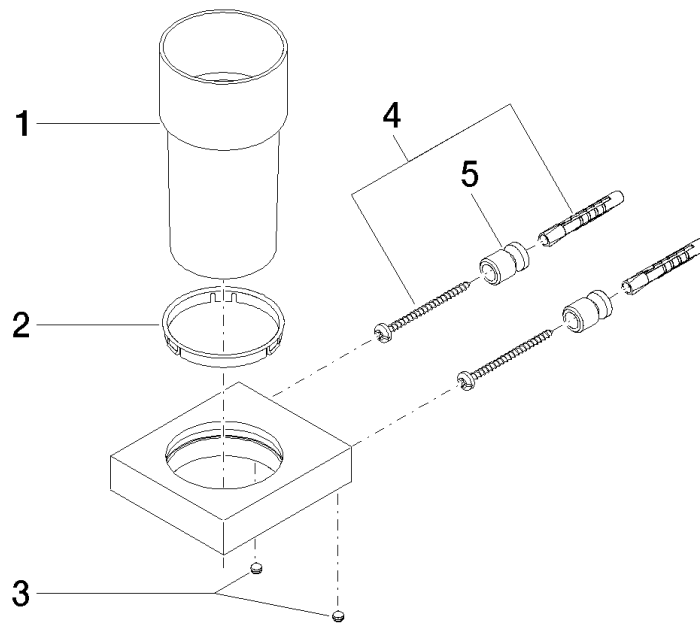

Tumbler holder wall model - Platinum

83 400 780

- crystal glass
- width 75mm
- height 118 mm
- 85mm projection

	Platinum	83 400 780-08
	Chrome	83 400 780-00
	Brushed Platinum	83 400 780-06
	Dark Chrome	83 400 780-19
	Brushed Durabronze (23kt Gold)	83 400 780-28
	Brushed Champagne (22kt Gold)	83 400 780-46
	Champagne (22kt Gold)	83 400 780-47
	Brushed Dark Platinum	83 400 780-99

Tumbler holder wall model - Platinum

83 400 780

mm [inches]

Tumbler holder wall model - Platinum

83 400 780

Parts for other finishes can be found here: [Chrome](#)

Spare parts list

No.	Item Number	Name	Quantity used	Delivery time
1	90 90 00 008 00 84	glass	1	2
2	08 28 10 500 91	ring	1	2
3	09 31 11 148 90	pin	2	2
4	05 17 20 726 02 90	fixing set	2	2
5	08 17 20 726 90	holder	2	2