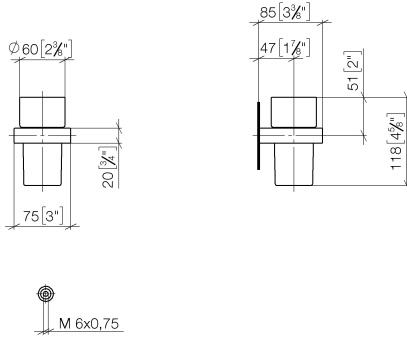

Tumbler holder wall model - Platinum

83 400 780

- crystal glass
- width 75mm
- height 118 mm
- 85mm projection

	Platinum	83 400 780-08
	Chrome	83 400 780-00
	Brushed Platinum	83 400 780-06
	Dark Chrome	83 400 780-19
	Brushed Durabronze (23kt Gold)	83 400 780-28
	Brushed Champagne (22kt Gold)	83 400 780-46
	Champagne (22kt Gold)	83 400 780-47
	Brushed Dark Platinum	83 400 780-99

Tumbler holder wall model - Platinum

83 400 780

mm [inches]

Tumbler holder wall model - Platinum

83 400 780

Parts for other finishes can be found here: [Chrome](#)

Spare parts list

No.	Item Number	Name	Quantity used	Delivery time
1	90 90 00 008 00 84	glass	1	2
2	08 28 10 500 91	ring	1	2
3	09 31 11 148 90	pin	2	2
4	05 17 20 726 02 90	fixing set	2	2
5	08 17 20 726 90	holder	2	2