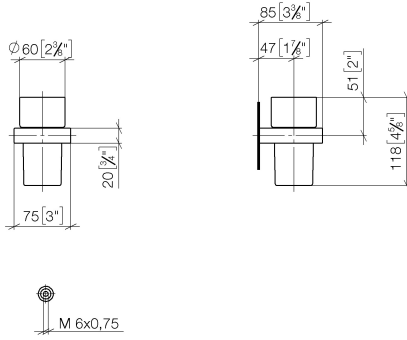

Tumbler holder wall model - Dark Chrome

83 400 780

- crystal glass
- width 75mm
- height 118 mm
- 85mm projection

	Dark Chrome	83 400 780-19
	Chrome	83 400 780-00
	Brushed Platinum	83 400 780-06
	Platinum	83 400 780-08
	Brushed Durabronze (23kt Gold)	83 400 780-28
	Brushed Champagne (22kt Gold)	83 400 780-46
	Champagne (22kt Gold)	83 400 780-47
	Brushed Dark Platinum	83 400 780-99

Tumbler holder wall model - Dark Chrome

83 400 780

mm [inches]

Tumbler holder wall model - Dark Chrome

83 400 780

Parts for other
finishes can be found
here: [Chrome](#)