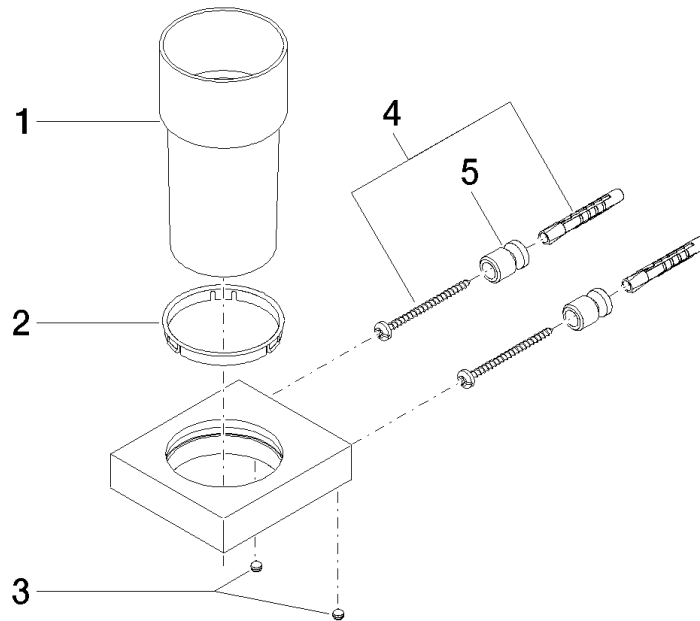

Tumbler holder wall model - Brushed Dark Platinum

83 400 780

- crystal glass
- width 75mm
- height 118 mm
- 85mm projection

	Brushed Dark Platinum	83 400 780-99
	Chrome	83 400 780-00
	Brushed Platinum	83 400 780-06
	Platinum	83 400 780-08
	Dark Chrome	83 400 780-19
	Brushed Durabronze (23kt Gold)	83 400 780-28
	Brushed Champagne (22kt Gold)	83 400 780-46
	Champagne (22kt Gold)	83 400 780-47

Tumbler holder wall model - Brushed Dark Platinum

83 400 780

mm [inches]

Tumbler holder wall model - Brushed Dark Platinum

83 400 780

Parts for other finishes can be found here: [Chrome](#)

Spare parts list

No.	Item Number	Name	Quantity used	Delivery time
1	90 90 00 008 00 84	glass	1	2
2	08 28 10 500 91	ring	1	2
3	09 31 11 148 90	pin	2	2
4	05 17 20 726 02 90	fixing set	2	2
5	08 17 20 726 90	holder	2	2