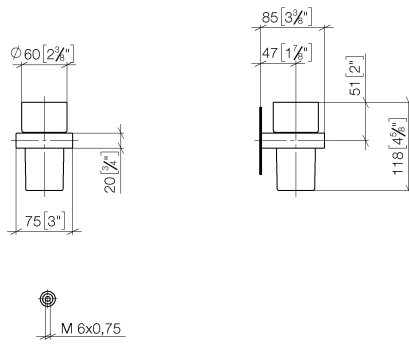

Tumbler holder wall model - Brushed Dark Platinum

83 400 780

- crystal glass
- width 75mm
- height 118 mm
- 85mm projection

	Brushed Dark Platinum	83 400 780-99
	Chrome	83 400 780-00
	Brushed Platinum	83 400 780-06
	Platinum	83 400 780-08
	Dark Chrome	83 400 780-19
	Brushed Durabronze (23kt Gold)	83 400 780-28
	Brushed Champagne (22kt Gold)	83 400 780-46
	Champagne (22kt Gold)	83 400 780-47

Tumbler holder wall model - Brushed Dark Platinum

83 400 780

mm [inches]

Tumbler holder wall model - Brushed Dark Platinum

83 400 780

Parts for other finishes can be found here: [Chrome](#)

Spare parts list

No.	Item Number	Name	Quantity used	Delivery time
1	90 90 00 008 00 84	glass	1	2
2	08 28 10 500 91	ring	1	2
3	09 31 11 148 90	pin	2	2
4	05 17 20 726 02 90	fixing set	2	2
5	08 17 20 726 90	holder	2	2