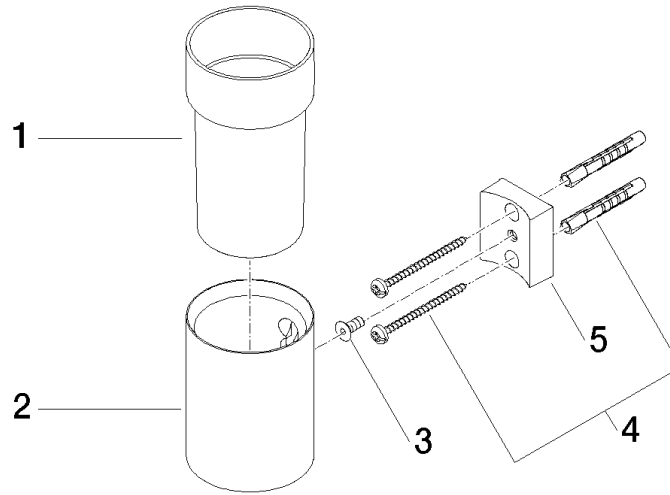

## Tumbler holder wall model - Chrome

83 400 979 Product version from 10/1/2023

- crystal glass, transparent
- width 60mm
- height 120 mm
- 110mm projection

	Chrome	83 400 979-00
	Brushed Platinum	83 400 979-06
	Platinum	83 400 979-08
	Durabronze (23kt Gold)	83 400 979-09
	Dark Chrome	83 400 979-19
	Light Gold	83 400 979-26
	Brushed Light Gold	83 400 979-27
	Brushed Durabronze (23kt Gold)	83 400 979-28
	Matte Black	83 400 979-33
	Brushed Bronze	83 400 979-42
	Brushed Champagne (22kt Gold)	83 400 979-46
	Champagne (22kt Gold)	83 400 979-47
	Brushed Chrome	83 400 979-93
	Brushed Dark Platinum	83 400 979-99

## Tumbler holder wall model - Chrome

83 400 979 Product version from 10/1/2023

mm [inches]

## Tumbler holder wall model - Chrome

83 400 979 Product version from 10/1/2023

Parts for other finishes can be found here: [Brushed](#)  
[Platinum](#)

### Spare parts list

No.	Item Number	Name	Quantity used	Delivery time
1	90 90 00 008 00 84	glass	1	2
2	08 17 97 569-00	holder	1	10
3	09 30 30 117 90	screw	1	2
4	05 30 31 025 00 90	fixing set	1	2
5	08 10 10 530-00	holder	1	10