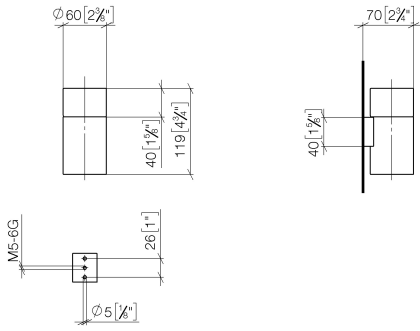

## Tumbler holder wall model - Chrome

83 400 979 Product version from 10/1/2023

- crystal glass, transparent
- width 60mm
- height 120 mm
- 110mm projection

	Chrome	83 400 979-00
	Brushed Platinum	83 400 979-06
	Platinum	83 400 979-08
	Durabronze (23kt Gold)	83 400 979-09
	Dark Chrome	83 400 979-19
	Light Gold	83 400 979-26
	Brushed Light Gold	83 400 979-27
	Brushed Durabronze (23kt Gold)	83 400 979-28
	Matte Black	83 400 979-33
	Brushed Bronze	83 400 979-42
	Brushed Champagne (22kt Gold)	83 400 979-46
	Champagne (22kt Gold)	83 400 979-47
	Brushed Chrome	83 400 979-93
	Brushed Dark Platinum	83 400 979-99

## Tumbler holder wall model - Chrome

83 400 979 Product version from 10/1/2023

mm [inches]