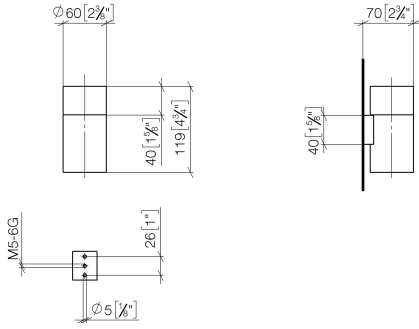

## Tumbler holder wall model - Brushed Platinum

83 400 979 Product version from 10/1/2023

- crystal glass, transparent
- width 60mm
- height 120 mm
- 110mm projection

	Brushed Platinum	83 400 979-06
	Chrome	83 400 979-00
	Platinum	83 400 979-08
	Durabress (23kt Gold)	83 400 979-09
	Dark Chrome	83 400 979-19
	Light Gold	83 400 979-26
	Brushed Light Gold	83 400 979-27
	Brushed Durabress (23kt Gold)	83 400 979-28
	Matte Black	83 400 979-33
	Brushed Bronze	83 400 979-42
	Brushed Champagne (22kt Gold)	83 400 979-46
	Champagne (22kt Gold)	83 400 979-47
	Brushed Chrome	83 400 979-93
	Brushed Dark Platinum	83 400 979-99

## Tumbler holder wall model - Brushed Platinum

---

83 400 979 Product version from 10/1/2023

mm [inches]

### Spare parts list

No.	Item Number	Name	Quantity used	Delivery time
1	90 90 00 008 00 84	glass	1	2
2	08 17 97 569-06	holder	1	10
3	09 30 30 117 90	screw	1	2
4	05 30 31 025 00 90	fixing set	1	2
5	08 10 10 530-06	holder	1	10