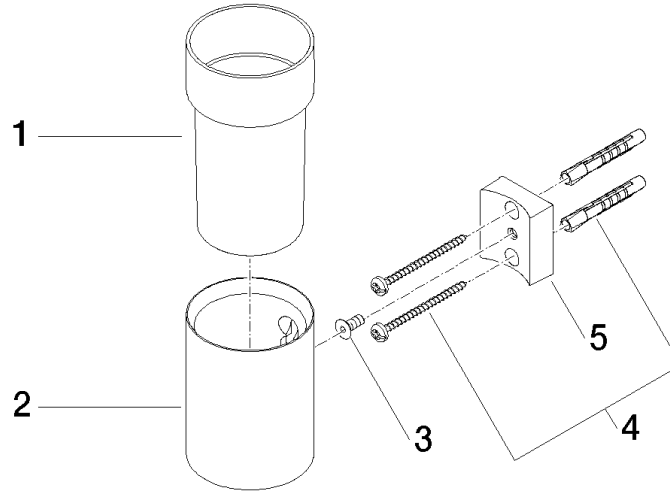

## Tumbler holder wall model - Brushed Platinum

83 400 979 Product version from 10/1/2023

- crystal glass, transparent
- width 60mm
- height 120 mm
- 110mm projection

	Brushed Platinum	83 400 979-06
	Chrome	83 400 979-00
	Platinum	83 400 979-08
	Durabress (23kt Gold)	83 400 979-09
	Dark Chrome	83 400 979-19
	Light Gold	83 400 979-26
	Brushed Light Gold	83 400 979-27
	Brushed Durabress (23kt Gold)	83 400 979-28
	Matte Black	83 400 979-33
	Brushed Bronze	83 400 979-42
	Brushed Champagne (22kt Gold)	83 400 979-46
	Champagne (22kt Gold)	83 400 979-47
	Brushed Chrome	83 400 979-93
	Brushed Dark Platinum	83 400 979-99

## Tumbler holder wall model - Brushed Platinum

---

83 400 979 Product version from 10/1/2023

mm [inches]

## Tumbler holder wall model - Brushed Platinum

83 400 979 Product version from 10/1/2023

Parts for other finishes can be found here: [Chrome](#)

### Spare parts list

No.	Item Number	Name	Quantity used	Delivery time
1	90 90 00 008 00 84	glass	1	2
2	08 17 97 569-06	holder	1	10
3	09 30 30 117 90	screw	1	2
4	05 30 31 025 00 90	fixing set	1	2
5	08 10 10 530-06	holder	1	10