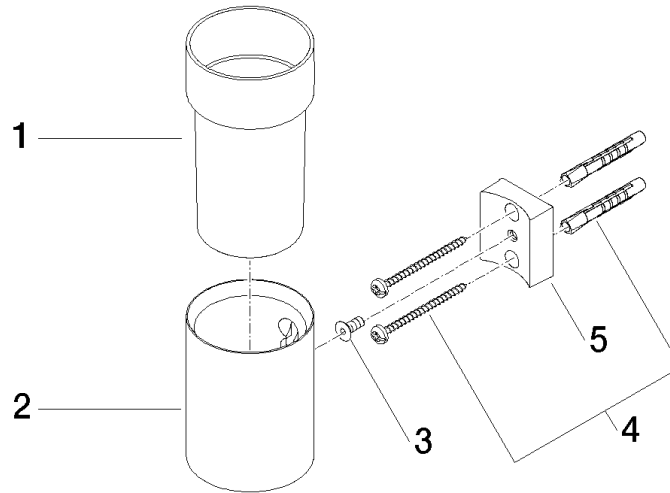

Tumbler holder wall model - Platinum

83 400 979 Product version from 10/1/2023

- crystal glass, transparent
- width 60mm
- height 120 mm
- 110mm projection

	Platinum	83 400 979-08
	Chrome	83 400 979-00
	Brushed Platinum	83 400 979-06
	Durabronze (23kt Gold)	83 400 979-09
	Dark Chrome	83 400 979-19
	Light Gold	83 400 979-26
	Brushed Light Gold	83 400 979-27
	Brushed Durabronze (23kt Gold)	83 400 979-28
	Matte Black	83 400 979-33
	Brushed Bronze	83 400 979-42
	Brushed Champagne (22kt Gold)	83 400 979-46
	Champagne (22kt Gold)	83 400 979-47
	Brushed Chrome	83 400 979-93
	Brushed Dark Platinum	83 400 979-99

Tumbler holder wall model - Platinum

83 400 979 Product version from 10/1/2023

mm [inches]

Tumbler holder wall model - Platinum

83 400 979 Product version from 10/1/2023

Parts for other finishes can be found here: [Chrome](#)

Spare parts list

No.	Item Number	Name	Quantity used	Delivery time
1	90 90 00 008 00 84	glass	1	2
2	08 17 97 569-08	holder	1	40
3	09 30 30 117 90	screw	1	2
4	05 30 31 025 00 90	fixing set	1	2
5	08 10 10 530-08	holder	1	40