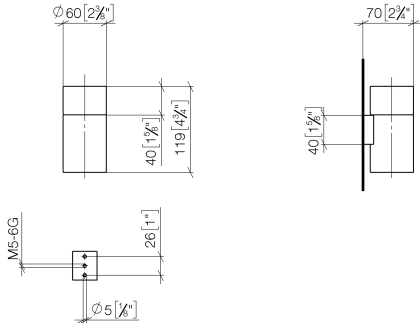

Tumbler holder wall model - Platinum

83 400 979 Product version from 10/1/2023

- crystal glass, transparent
- width 60mm
- height 120 mm
- 110mm projection

	Platinum	83 400 979-08
	Chrome	83 400 979-00
	Brushed Platinum	83 400 979-06
	Durabronze (23kt Gold)	83 400 979-09
	Dark Chrome	83 400 979-19
	Light Gold	83 400 979-26
	Brushed Light Gold	83 400 979-27
	Brushed Durabronze (23kt Gold)	83 400 979-28
	Matte Black	83 400 979-33
	Brushed Bronze	83 400 979-42
	Brushed Champagne (22kt Gold)	83 400 979-46
	Champagne (22kt Gold)	83 400 979-47
	Brushed Chrome	83 400 979-93
	Brushed Dark Platinum	83 400 979-99

Tumbler holder wall model - Platinum

83 400 979 Product version from 10/1/2023

mm [inches]

Tumbler holder wall model - Platinum

83 400 979 Product version from 10/1/2023

Parts for other finishes can be found here: [Chrome](#)

Spare parts list

No.	Item Number	Name	Quantity used	Delivery time
1	90 90 00 008 00 84	glass	1	2
2	08 17 97 569-08	holder	1	40
3	09 30 30 117 90	screw	1	2
4	05 30 31 025 00 90	fixing set	1	2
5	08 10 10 530-08	holder	1	40