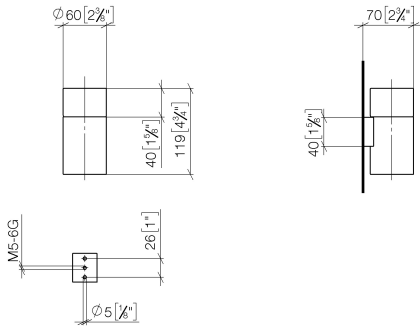

Tumbler holder wall model - Dark Chrome

83 400 979

- crystal glass, transparent
- width 60mm
- height 120 mm
- 110mm projection

	Dark Chrome	83 400 979-19
	Chrome	83 400 979-00
	Brushed Platinum	83 400 979-06
	Platinum	83 400 979-08
	Durabrand (23kt Gold)	83 400 979-09
	Light Gold	83 400 979-26
	Brushed Light Gold	83 400 979-27
	Brushed Durabrand (23kt Gold)	83 400 979-28
	Matte Black	83 400 979-33
	Brushed Bronze	83 400 979-42
	Brushed Champagne (22kt Gold)	83 400 979-46
	Champagne (22kt Gold)	83 400 979-47
	Brushed Chrome	83 400 979-93
	Brushed Dark Platinum	83 400 979-99

Tumbler holder wall model - Dark Chrome

83 400 979

mm [inches]

Tumbler holder wall model - Dark Chrome

83 400 979

Parts for other
finishes can be found
here: [Chrome](#)