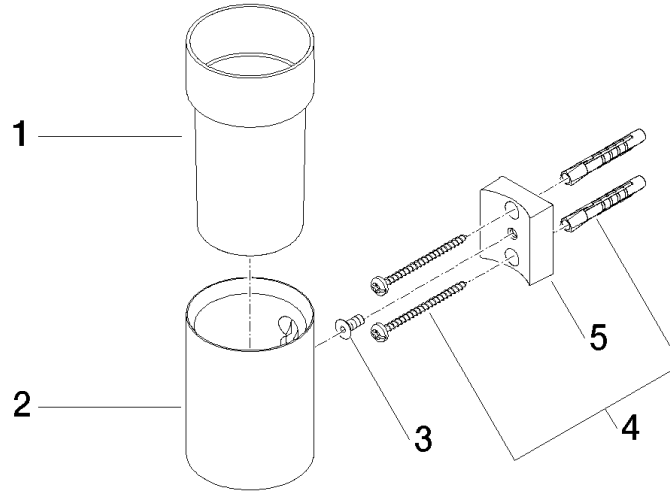

Tumbler holder wall model - Brushed Durabross (23kt Gold)

83 400 979 Product version from 10/1/2023

- crystal glass, transparent
- width 60mm
- height 120 mm
- 110mm projection

	Brushed Durabross (23kt Gold)	83 400 979-28
	Chrome	83 400 979-00
	Brushed Platinum	83 400 979-06
	Platinum	83 400 979-08
	Durabross (23kt Gold)	83 400 979-09
	Dark Chrome	83 400 979-19
	Light Gold	83 400 979-26
	Brushed Light Gold	83 400 979-27
	Matte Black	83 400 979-33
	Brushed Bronze	83 400 979-42
	Brushed Champagne (22kt Gold)	83 400 979-46
	Champagne (22kt Gold)	83 400 979-47
	Brushed Chrome	83 400 979-93
	Brushed Dark Platinum	83 400 979-99

Tumbler holder wall model - Brushed Durabross (23kt Gold)

83 400 979 Product version from 10/1/2023

mm [inches]

Tumbler holder wall model - Brushed Durabrass (23kt Gold)

83 400 979 Product version from 10/1/2023

Parts for other finishes can be found here: [Chrome](#)

Spare parts list

No.	Item Number	Name	Quantity used	Delivery time
1	90 90 00 008 00 84	glass	1	2
2	08 17 97 569-28	holder	1	20
3	09 30 30 117 90	screw	1	2
4	05 30 31 025 00 90	fixing set	1	2
5	08 10 10 530-28	holder	1	20