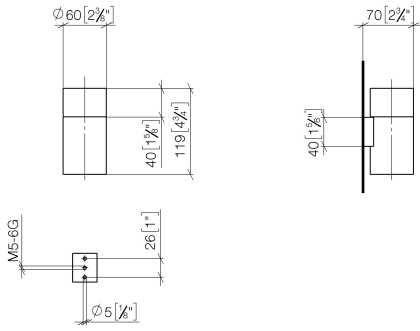

Tumbler holder wall model - Brushed Durabross (23kt Gold)

83 400 979 Product version from 10/1/2023

- crystal glass, transparent
- width 60mm
- height 120 mm
- 110mm projection

	Brushed Durabross (23kt Gold)	83 400 979-28
	Chrome	83 400 979-00
	Brushed Platinum	83 400 979-06
	Platinum	83 400 979-08
	Durabross (23kt Gold)	83 400 979-09
	Dark Chrome	83 400 979-19
	Light Gold	83 400 979-26
	Brushed Light Gold	83 400 979-27
	Matte Black	83 400 979-33
	Brushed Bronze	83 400 979-42
	Brushed Champagne (22kt Gold)	83 400 979-46
	Champagne (22kt Gold)	83 400 979-47
	Brushed Chrome	83 400 979-93
	Brushed Dark Platinum	83 400 979-99

Tumbler holder wall model - Brushed Durabross (23kt Gold)

83 400 979 Product version from 10/1/2023

mm [inches]

Tumbler holder wall model - Brushed Durabrass (23kt Gold)

83 400 979 Product version from 10/1/2023