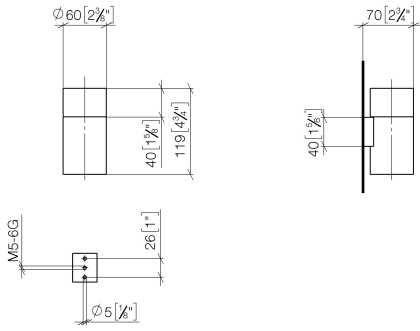

## Tumbler holder wall model - Matte Black

83 400 979 Product version from 10/1/2023

- crystal glass, transparent
- width 60mm
- height 120 mm
- 110mm projection

	Matte Black	83 400 979-33
	Chrome	83 400 979-00
	Brushed Platinum	83 400 979-06
	Platinum	83 400 979-08
	Durabronze (23kt Gold)	83 400 979-09
	Dark Chrome	83 400 979-19
	Light Gold	83 400 979-26
	Brushed Light Gold	83 400 979-27
	Brushed Durabronze (23kt Gold)	83 400 979-28
	Brushed Bronze	83 400 979-42
	Brushed Champagne (22kt Gold)	83 400 979-46
	Champagne (22kt Gold)	83 400 979-47
	Brushed Chrome	83 400 979-93
	Brushed Dark Platinum	83 400 979-99

## Tumbler holder wall model - Matte Black

83 400 979 Product version from 10/1/2023

mm [inches]

### Spare parts list

No.	Item Number	Name	Quantity used	Delivery time
1	90 90 00 008 00 84	glass	1	2
2	08 17 97 569-33	holder	1	30
3	09 30 30 117 90	screw	1	2
4	05 30 31 025 00 90	fixing set	1	2
5	08 10 10 530-33	holder	1	30