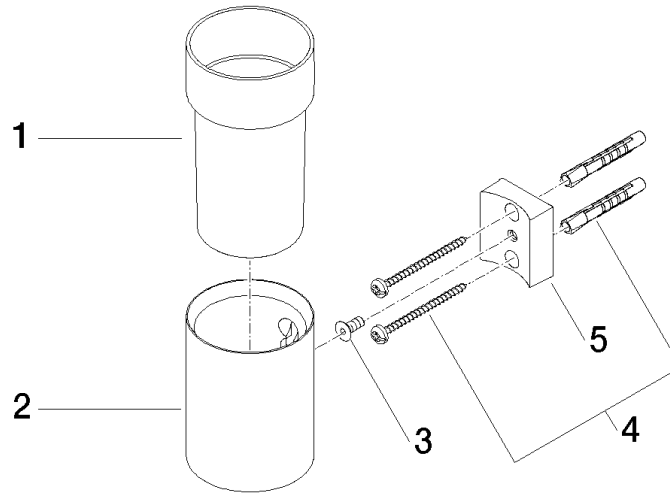

## Tumbler holder wall model - Matte Black

83 400 979 Product version from 10/1/2023

- crystal glass, transparent
- width 60mm
- height 120 mm
- 110mm projection

	Matte Black	83 400 979-33
	Chrome	83 400 979-00
	Brushed Platinum	83 400 979-06
	Platinum	83 400 979-08
	Durabronze (23kt Gold)	83 400 979-09
	Dark Chrome	83 400 979-19
	Light Gold	83 400 979-26
	Brushed Light Gold	83 400 979-27
	Brushed Durabronze (23kt Gold)	83 400 979-28
	Brushed Bronze	83 400 979-42
	Brushed Champagne (22kt Gold)	83 400 979-46
	Champagne (22kt Gold)	83 400 979-47
	Brushed Chrome	83 400 979-93
	Brushed Dark Platinum	83 400 979-99

## Tumbler holder wall model - Matte Black

83 400 979 Product version from 10/1/2023

mm [inches]

### Spare parts list

No.	Item Number	Name	Quantity used	Delivery time
1	90 90 00 008 00 84	glass	1	2
2	08 17 97 569-33	holder	1	30
3	09 30 30 117 90	screw	1	2
4	05 30 31 025 00 90	fixing set	1	2
5	08 10 10 530-33	holder	1	30