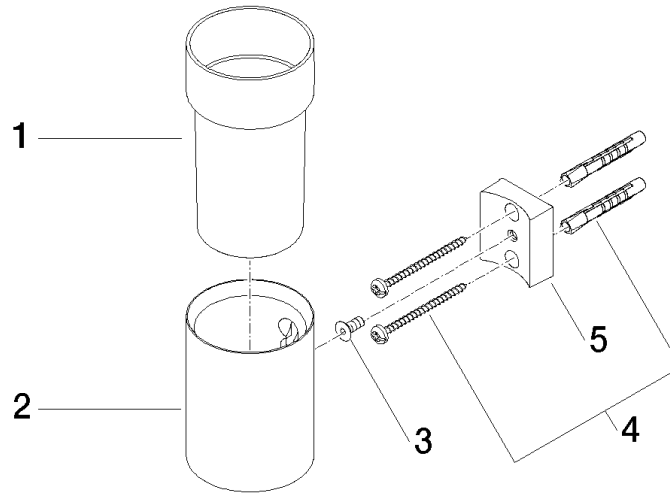

Tumbler holder wall model - Brushed Bronze

83 400 979 Product version from 10/1/2023

- crystal glass, transparent
- width 60mm
- height 120 mm
- 110mm projection

	Brushed Bronze	83 400 979-42
	Chrome	83 400 979-00
	Brushed Platinum	83 400 979-06
	Platinum	83 400 979-08
	Durabronze (23kt Gold)	83 400 979-09
	Dark Chrome	83 400 979-19
	Light Gold	83 400 979-26
	Brushed Light Gold	83 400 979-27
	Brushed Durabronze (23kt Gold)	83 400 979-28
	Matte Black	83 400 979-33
	Brushed Champagne (22kt Gold)	83 400 979-46
	Champagne (22kt Gold)	83 400 979-47
	Brushed Chrome	83 400 979-93
	Brushed Dark Platinum	83 400 979-99

Tumbler holder wall model - Brushed Bronze

83 400 979 Product version from 10/1/2023

mm [inches]

Tumbler holder wall model - Brushed Bronze

83 400 979 Product version from 10/1/2023

Parts for other finishes can be found here: [Chrome](#)

Spare parts list

No.	Item Number	Name	Quantity used	Delivery time
1	90 90 00 008 00 84	glass	1	2
2	08 17 97 569-42	holder	1	60
3	09 30 30 117 90	screw	1	2
4	05 30 31 025 00 90	fixing set	1	2
5	08 10 10 530-42	holder	1	60