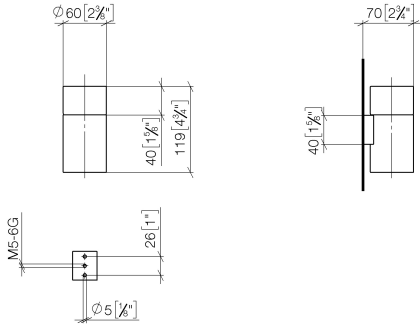

Tumbler holder wall model - Brushed Bronze

83 400 979 Product version from 10/1/2023

- crystal glass, transparent
- width 60mm
- height 120 mm
- 110mm projection

	Brushed Bronze	83 400 979-42
	Chrome	83 400 979-00
	Brushed Platinum	83 400 979-06
	Platinum	83 400 979-08
	Durabronze (23kt Gold)	83 400 979-09
	Dark Chrome	83 400 979-19
	Light Gold	83 400 979-26
	Brushed Light Gold	83 400 979-27
	Brushed Durabronze (23kt Gold)	83 400 979-28
	Matte Black	83 400 979-33
	Brushed Champagne (22kt Gold)	83 400 979-46
	Champagne (22kt Gold)	83 400 979-47
	Brushed Chrome	83 400 979-93
	Brushed Dark Platinum	83 400 979-99

Tumbler holder wall model - Brushed Bronze

83 400 979 Product version from 10/1/2023

mm [inches]

Tumbler holder wall model - Brushed Bronze

83 400 979 Product version from 10/1/2023

Parts for other finishes can be found here: [Chrome](#)

Spare parts list

No.	Item Number	Name	Quantity used	Delivery time
1	90 90 00 008 00 84	glass	1	2
2	08 17 97 569-42	holder	1	60
3	09 30 30 117 90	screw	1	2
4	05 30 31 025 00 90	fixing set	1	2
5	08 10 10 530-42	holder	1	60