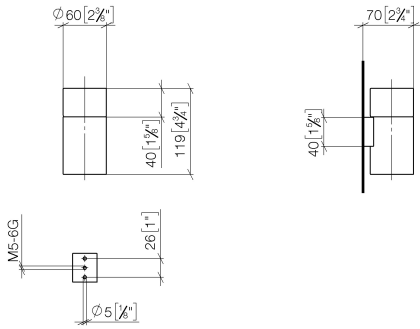

Tumbler holder wall model - Brushed Champagne (22kt Gold)

83 400 979 Product version from 10/1/2023

- crystal glass, transparent
- width 60mm
- height 120 mm
- 110mm projection

	Brushed Champagne (22kt Gold)	83 400 979-46
	Chrome	83 400 979-00
	Brushed Platinum	83 400 979-06
	Platinum	83 400 979-08
	Durabass (23kt Gold)	83 400 979-09
	Dark Chrome	83 400 979-19
	Light Gold	83 400 979-26
	Brushed Light Gold	83 400 979-27
	Brushed Durabass (23kt Gold)	83 400 979-28
	Matte Black	83 400 979-33
	Brushed Bronze	83 400 979-42
	Champagne (22kt Gold)	83 400 979-47
	Brushed Chrome	83 400 979-93
	Brushed Dark Platinum	83 400 979-99

Tumbler holder wall model - Brushed Champagne (22kt Gold)

83 400 979 Product version from 10/1/2023

mm [inches]

Tumbler holder wall model - Brushed Champagne (22kt Gold)

83 400 979 Product version from 10/1/2023