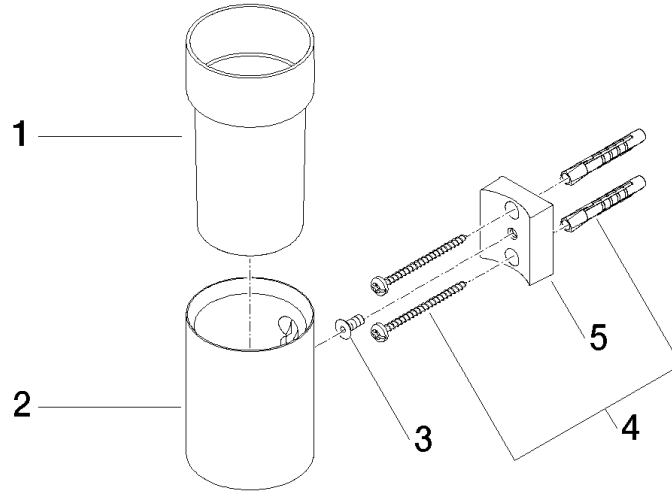

Tumbler holder wall model - Brushed Champagne (22kt Gold)

83 400 979 Product version from 10/1/2023

- crystal glass, transparent
- width 60mm
- height 120 mm
- 110mm projection

	Brushed Champagne (22kt Gold)	83 400 979-46
	Chrome	83 400 979-00
	Brushed Platinum	83 400 979-06
	Platinum	83 400 979-08
	Durabass (23kt Gold)	83 400 979-09
	Dark Chrome	83 400 979-19
	Light Gold	83 400 979-26
	Brushed Light Gold	83 400 979-27
	Brushed Durabass (23kt Gold)	83 400 979-28
	Matte Black	83 400 979-33
	Brushed Bronze	83 400 979-42
	Champagne (22kt Gold)	83 400 979-47
	Brushed Chrome	83 400 979-93
	Brushed Dark Platinum	83 400 979-99

Tumbler holder wall model - Brushed Champagne (22kt Gold)

83 400 979 Product version from 10/1/2023

mm [inches]

Tumbler holder wall model - Brushed Champagne (22kt Gold)

83 400 979 Product version from 10/1/2023

Parts for other finishes can be found here: [Chrome](#)

Spare parts list

No.	Item Number	Name	Quantity used	Delivery time
1	90 90 00 008 00 84	glass	1	2
2	08 17 97 569-46	holder	1	30
3	09 30 30 117 90	screw	1	2
4	05 30 31 025 00 90	fixing set	1	2
5	08 10 10 530-46	holder	1	30