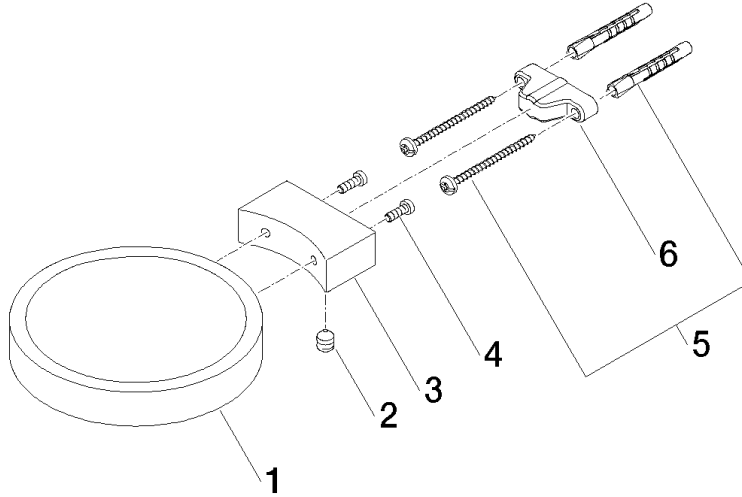

Soap dish wall model - Chrome

83 410 979 Product version from 10/1/2023

- width 120mm
- height 20 mm
- 145mm projection

	Chrome	83 410 979-00
	Brushed Platinum	83 410 979-06
	Platinum	83 410 979-08
	Durabress (23kt Gold)	83 410 979-09
	Dark Chrome	83 410 979-19
	Light Gold	83 410 979-26
	Brushed Light Gold	83 410 979-27
	Brushed Durabress (23kt Gold)	83 410 979-28
	Matte Black	83 410 979-33
	Brushed Bronze	83 410 979-42
	Brushed Champagne (22kt Gold)	83 410 979-46
	Champagne (22kt Gold)	83 410 979-47
	Brushed Chrome	83 410 979-93
	Brushed Dark Platinum	83 410 979-99

Soap dish wall model - Chrome

83 410 979 Product version from 10/1/2023

mm [inches]

Soap dish wall model - Chrome

83 410 979 Product version from 10/1/2023

Parts for other
finishes can be found
here: Brushed
Platinum

Spare parts list

No.	Item Number	Name	Quantity used	Delivery time
1	08 17 97 570-00	dish	1	10
2	09 31 11 002 90	pin	1	2
3	08 17 30 502-00	holder	1	10
4	09 30 30 080 90	screw	2	2
5	05 30 31 025 00 90	fixing set	1	2
6	09 17 20 030 90	holder	1	2