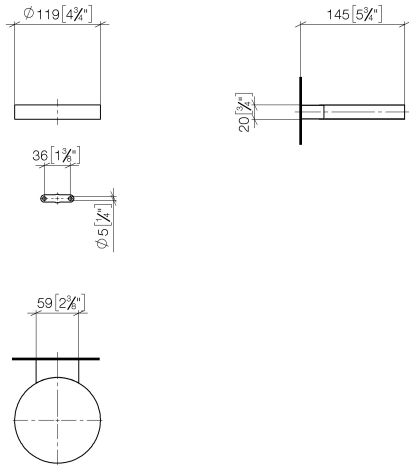

Soap dish wall model - Chrome

83 410 979 Product version from 10/1/2023

- width 120mm
- height 20 mm
- 145mm projection

	Chrome	83 410 979-00
	Brushed Platinum	83 410 979-06
	Platinum	83 410 979-08
	Durabress (23kt Gold)	83 410 979-09
	Dark Chrome	83 410 979-19
	Light Gold	83 410 979-26
	Brushed Light Gold	83 410 979-27
	Brushed Durabress (23kt Gold)	83 410 979-28
	Matte Black	83 410 979-33
	Brushed Bronze	83 410 979-42
	Brushed Champagne (22kt Gold)	83 410 979-46
	Champagne (22kt Gold)	83 410 979-47
	Brushed Chrome	83 410 979-93
	Brushed Dark Platinum	83 410 979-99

Soap dish wall model - Chrome

83 410 979 Product version from 10/1/2023

mm [inches]

Soap dish wall model - Chrome

83 410 979 Product version from 10/1/2023

Parts for other
finishes can be found
here: Brushed
Platinum

Spare parts list

No.	Item Number	Name	Quantity used	Delivery time
1	08 17 97 570-00	dish	1	10
2	09 31 11 002 90	pin	1	2
3	08 17 30 502-00	holder	1	10
4	09 30 30 080 90	screw	2	2
5	05 30 31 025 00 90	fixing set	1	2
6	09 17 20 030 90	holder	1	2