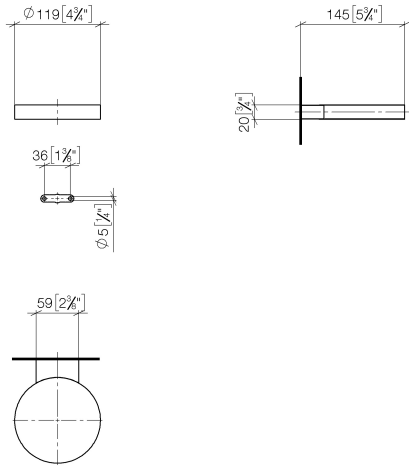

Soap dish wall model - Brushed Platinum

83 410 979 Product version from 10/1/2023

- width 120mm
- height 20 mm
- 145mm projection

	Brushed Platinum	83 410 979-06
	Chrome	83 410 979-00
	Platinum	83 410 979-08
	Durabrand (23kt Gold)	83 410 979-09
	Dark Chrome	83 410 979-19
	Light Gold	83 410 979-26
	Brushed Light Gold	83 410 979-27
	Brushed Durabrand (23kt Gold)	83 410 979-28
	Matte Black	83 410 979-33
	Brushed Bronze	83 410 979-42
	Brushed Champagne (22kt Gold)	83 410 979-46
	Champagne (22kt Gold)	83 410 979-47
	Brushed Chrome	83 410 979-93
	Brushed Dark Platinum	83 410 979-99

Soap dish wall model - Brushed Platinum

83 410 979 Product version from 10/1/2023

mm [inches]

Soap dish wall model - Brushed Platinum

83 410 979 Product version from 10/1/2023

Parts for other finishes can be found here: [Chrome](#)

Spare parts list

No.	Item Number	Name	Quantity used	Delivery time
1	08 17 97 570-06	dish	1	10
2	09 31 11 002 90	pin	1	2
3	08 17 30 502-06	holder	1	10
4	09 30 30 080 90	screw	2	2
5	05 30 31 025 00 90	fixing set	1	2
6	09 17 20 030 90	holder	1	2