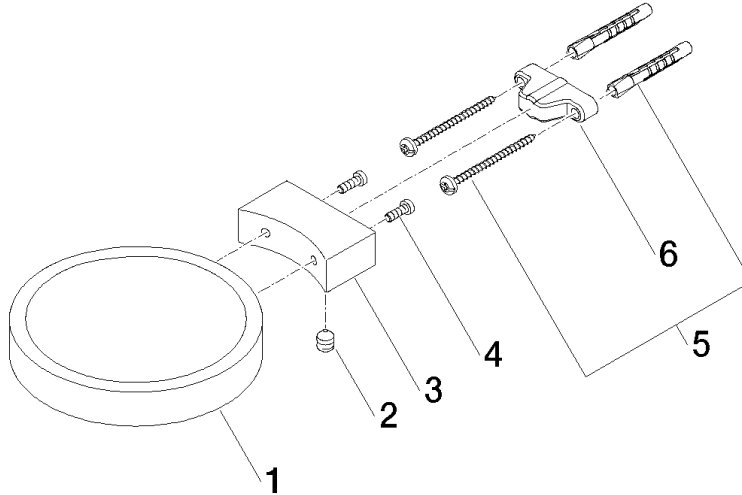

Soap dish wall model - Brushed Platinum

83 410 979 Product version from 10/1/2023

- width 120mm
- height 20 mm
- 145mm projection

	Brushed Platinum	83 410 979-06
	Chrome	83 410 979-00
	Platinum	83 410 979-08
	Durabrand (23kt Gold)	83 410 979-09
	Dark Chrome	83 410 979-19
	Light Gold	83 410 979-26
	Brushed Light Gold	83 410 979-27
	Brushed Durabrand (23kt Gold)	83 410 979-28
	Matte Black	83 410 979-33
	Brushed Bronze	83 410 979-42
	Brushed Champagne (22kt Gold)	83 410 979-46
	Champagne (22kt Gold)	83 410 979-47
	Brushed Chrome	83 410 979-93
	Brushed Dark Platinum	83 410 979-99

Soap dish wall model - Brushed Platinum

83 410 979 Product version from 10/1/2023

mm [inches]

Soap dish wall model - Brushed Platinum

83 410 979 Product version from 10/1/2023

Parts for other finishes can be found here: [Chrome](#)

Spare parts list

No.	Item Number	Name	Quantity used	Delivery time
1	08 17 97 570-06	dish	1	10
2	09 31 11 002 90	pin	1	2
3	08 17 30 502-06	holder	1	10
4	09 30 30 080 90	screw	2	2
5	05 30 31 025 00 90	fixing set	1	2
6	09 17 20 030 90	holder	1	2