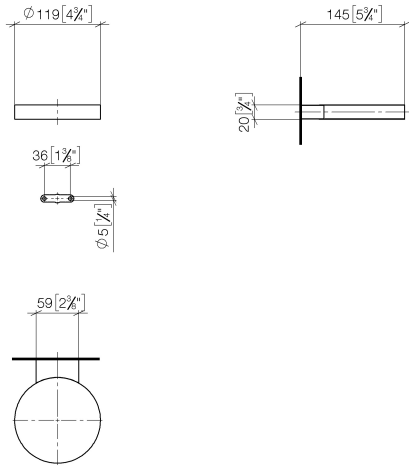

## Soap dish wall model - Platinum

83 410 979 Product version from 10/1/2023

- width 120mm
- height 20 mm
- 145mm projection

|   |                               |               |
|---|-------------------------------|---------------|
|    | Platinum                      | 83 410 979-08 |
|    | Chrome                        | 83 410 979-00 |
|    | Brushed Platinum              | 83 410 979-06 |
|    | Durabass (23kt Gold)          | 83 410 979-09 |
|    | Dark Chrome                   | 83 410 979-19 |
|    | Light Gold                    | 83 410 979-26 |
|    | Brushed Light Gold            | 83 410 979-27 |
|    | Brushed Durabass (23kt Gold)  | 83 410 979-28 |
|    | Matte Black                   | 83 410 979-33 |
|   | Brushed Bronze                | 83 410 979-42 |
|  | Brushed Champagne (22kt Gold) | 83 410 979-46 |
|  | Champagne (22kt Gold)         | 83 410 979-47 |
|  | Brushed Chrome                | 83 410 979-93 |
|  | Brushed Dark Platinum         | 83 410 979-99 |

## Soap dish wall model - Platinum

83 410 979 Product version from 10/1/2023

mm [inches]

## Soap dish wall model - Platinum

83 410 979 Product version from 10/1/2023

Parts for other finishes can be found here: [Chrome](#)

### Spare parts list

| No. | Item Number        | Name       | Quantity used | Delivery time |
|-----|--------------------|------------|---------------|---------------|
| 1   | 08 17 97 570-08    | dish       | 1             | 40            |
| 2   | 09 31 11 002 90    | pin        | 1             | 2             |
| 3   | 08 17 30 502-08    | holder     | 1             | 40            |
| 4   | 09 30 30 080 90    | screw      | 2             | 2             |
| 5   | 05 30 31 025 00 90 | fixing set | 1             | 2             |
| 6   | 09 17 20 030 90    | holder     | 1             | 2             |