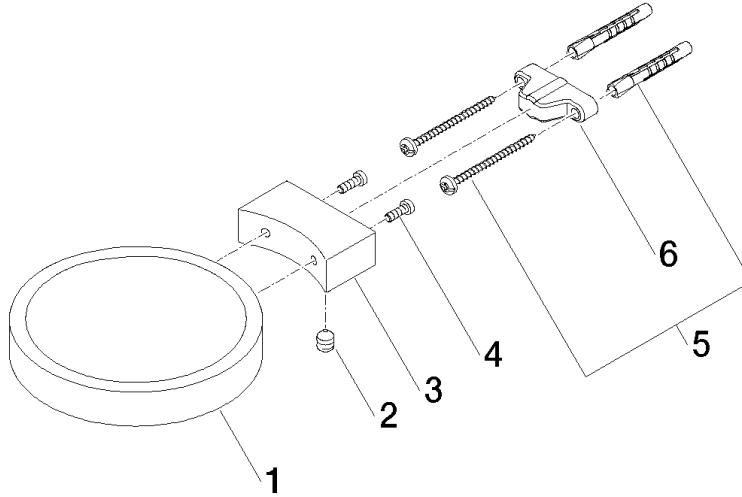

## Soap dish wall model - Platinum

83 410 979 Product version from 10/1/2023

- width 120mm
- height 20 mm
- 145mm projection

|   |                               |               |
|---|-------------------------------|---------------|
|    | Platinum                      | 83 410 979-08 |
|    | Chrome                        | 83 410 979-00 |
|    | Brushed Platinum              | 83 410 979-06 |
|    | Durabass (23kt Gold)          | 83 410 979-09 |
|    | Dark Chrome                   | 83 410 979-19 |
|    | Light Gold                    | 83 410 979-26 |
|    | Brushed Light Gold            | 83 410 979-27 |
|    | Brushed Durabass (23kt Gold)  | 83 410 979-28 |
|    | Matte Black                   | 83 410 979-33 |
|   | Brushed Bronze                | 83 410 979-42 |
|  | Brushed Champagne (22kt Gold) | 83 410 979-46 |
|  | Champagne (22kt Gold)         | 83 410 979-47 |
|  | Brushed Chrome                | 83 410 979-93 |
|  | Brushed Dark Platinum         | 83 410 979-99 |

## Soap dish wall model - Platinum

83 410 979 Product version from 10/1/2023

mm [inches]

## Soap dish wall model - Platinum

83 410 979 Product version from 10/1/2023

Parts for other finishes can be found here: [Chrome](#)

### Spare parts list

| No. | Item Number        | Name       | Quantity used | Delivery time |
|-----|--------------------|------------|---------------|---------------|
| 1   | 08 17 97 570-08    | dish       | 1             | 40            |
| 2   | 09 31 11 002 90    | pin        | 1             | 2             |
| 3   | 08 17 30 502-08    | holder     | 1             | 40            |
| 4   | 09 30 30 080 90    | screw      | 2             | 2             |
| 5   | 05 30 31 025 00 90 | fixing set | 1             | 2             |
| 6   | 09 17 20 030 90    | holder     | 1             | 2             |