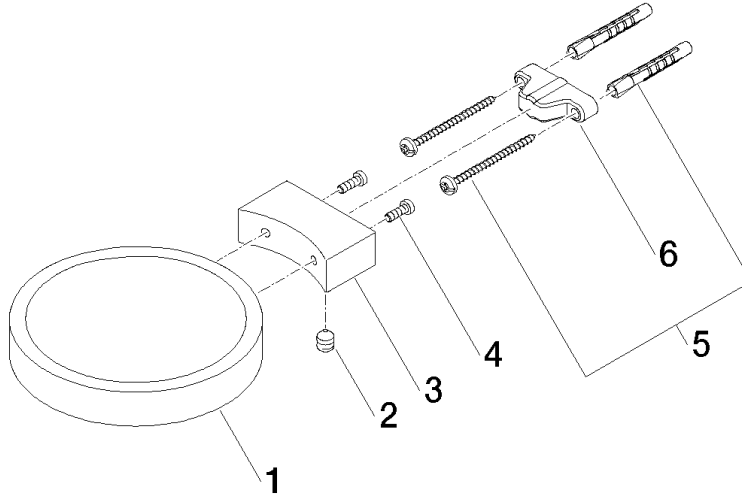

Soap dish wall model - Durabronss (23kt Gold)

83 410 979 Product version from 10/1/2023

- width 120mm
- height 20 mm
- 145mm projection

	Durabronss (23kt Gold)	83 410 979-09
	Chrome	83 410 979-00
	Brushed Platinum	83 410 979-06
	Platinum	83 410 979-08
	Dark Chrome	83 410 979-19
	Light Gold	83 410 979-26
	Brushed Light Gold	83 410 979-27
	Brushed Durabronss (23kt Gold)	83 410 979-28
	Matte Black	83 410 979-33
	Brushed Bronze	83 410 979-42
	Brushed Champagne (22kt Gold)	83 410 979-46
	Champagne (22kt Gold)	83 410 979-47
	Brushed Chrome	83 410 979-93
	Brushed Dark Platinum	83 410 979-99

Soap dish wall model - Durabronz (23kt Gold)

83 410 979 Product version from 10/1/2023

mm [inches]

Soap dish wall model - Durabronz (23kt Gold)

83 410 979 Product version from 10/1/2023

Parts for other finishes can be found here: [Chrome](#)

Spare parts list

No.	Item Number	Name	Quantity used	Delivery time
1	08 17 97 570-09	dish	1	40
2	09 31 11 002 90	pin	1	2
3	08 17 30 502-09	holder	1	40
4	09 30 30 080 90	screw	2	2
5	05 30 31 025 00 90	fixing set	1	2
6	09 17 20 030 90	holder	1	2