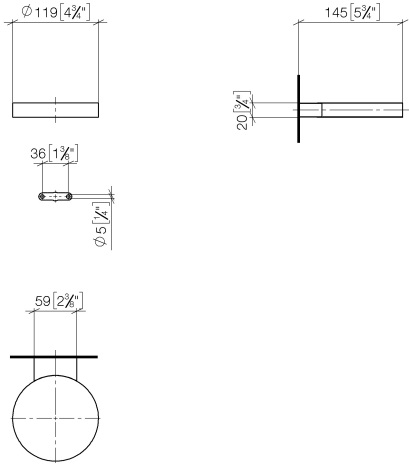

Soap dish wall model - Durabronss (23kt Gold)

83 410 979 Product version from 10/1/2023

- width 120mm
- height 20 mm
- 145mm projection

	Durabronss (23kt Gold)	83 410 979-09
	Chrome	83 410 979-00
	Brushed Platinum	83 410 979-06
	Platinum	83 410 979-08
	Dark Chrome	83 410 979-19
	Light Gold	83 410 979-26
	Brushed Light Gold	83 410 979-27
	Brushed Durabronss (23kt Gold)	83 410 979-28
	Matte Black	83 410 979-33
	Brushed Bronze	83 410 979-42
	Brushed Champagne (22kt Gold)	83 410 979-46
	Champagne (22kt Gold)	83 410 979-47
	Brushed Chrome	83 410 979-93
	Brushed Dark Platinum	83 410 979-99

Soap dish wall model - Durabronz (23kt Gold)

83 410 979 Product version from 10/1/2023

mm [inches]

Soap dish wall model - Durabronz (23kt Gold)

83 410 979 Product version from 10/1/2023

Parts for other finishes can be found here: [Chrome](#)

Spare parts list

No.	Item Number	Name	Quantity used	Delivery time
1	08 17 97 570-09	dish	1	40
2	09 31 11 002 90	pin	1	2
3	08 17 30 502-09	holder	1	40
4	09 30 30 080 90	screw	2	2
5	05 30 31 025 00 90	fixing set	1	2
6	09 17 20 030 90	holder	1	2