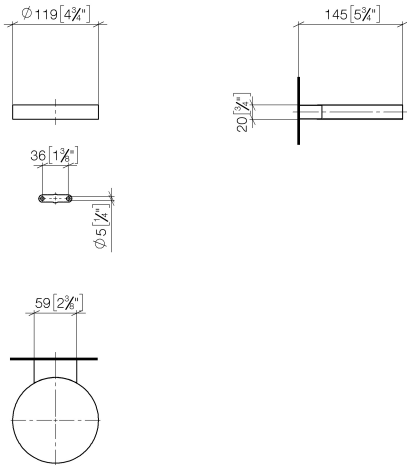

Soap dish wall model - Dark Chrome

83 410 979

- width 120mm
- height 20 mm
- 145mm projection

	Dark Chrome	83 410 979-19
	Chrome	83 410 979-00
	Brushed Platinum	83 410 979-06
	Platinum	83 410 979-08
	Durabress (23kt Gold)	83 410 979-09
	Light Gold	83 410 979-26
	Brushed Light Gold	83 410 979-27
	Brushed Durabress (23kt Gold)	83 410 979-28
	Matte Black	83 410 979-33
	Brushed Bronze	83 410 979-42
	Brushed Champagne (22kt Gold)	83 410 979-46
	Champagne (22kt Gold)	83 410 979-47
	Brushed Chrome	83 410 979-93
	Brushed Dark Platinum	83 410 979-99

Soap dish wall model - Dark Chrome

83 410 979

mm [inches]

Soap dish wall model - Dark Chrome

83 410 979

Parts for other
finishes can be found
here: [Chrome](#)