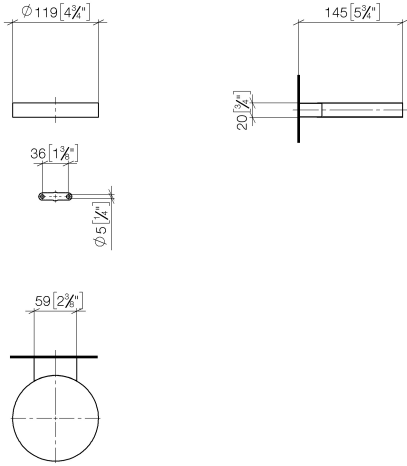

Soap dish wall model - Light Gold

83 410 979 Product version from 10/1/2023

- width 120mm
- height 20 mm
- 145mm projection

	Light Gold	83 410 979-26
	Chrome	83 410 979-00
	Brushed Platinum	83 410 979-06
	Platinum	83 410 979-08
	Durabress (23kt Gold)	83 410 979-09
	Dark Chrome	83 410 979-19
	Brushed Light Gold	83 410 979-27
	Brushed Durabress (23kt Gold)	83 410 979-28
	Matte Black	83 410 979-33
	Brushed Bronze	83 410 979-42
	Brushed Champagne (22kt Gold)	83 410 979-46
	Champagne (22kt Gold)	83 410 979-47
	Brushed Chrome	83 410 979-93
	Brushed Dark Platinum	83 410 979-99

Soap dish wall model - Light Gold

83 410 979 Product version from 10/1/2023

mm [inches]

Soap dish wall model - Light Gold

83 410 979 Product version from 10/1/2023

Parts for other finishes can be found here: [Chrome](#)

Spare parts list

No.	Item Number	Name	Quantity used	Delivery time
1	08 17 97 570-26	dish	1	60
2	09 31 11 002 90	pin	1	2
3	08 17 30 502-26	holder	1	60
4	09 30 30 080 90	screw	2	2
5	05 30 31 025 00 90	fixing set	1	2
6	09 17 20 030 90	holder	1	2