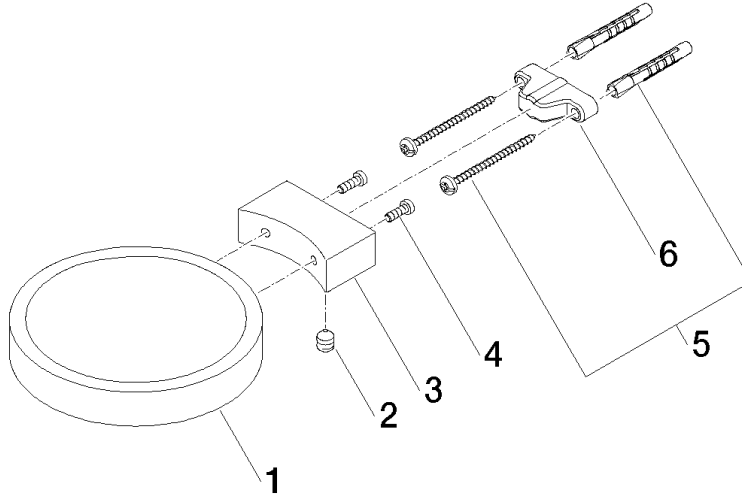

Soap dish wall model - Light Gold

83 410 979 Product version from 10/1/2023

- width 120mm
- height 20 mm
- 145mm projection

	Light Gold	83 410 979-26
	Chrome	83 410 979-00
	Brushed Platinum	83 410 979-06
	Platinum	83 410 979-08
	Durabress (23kt Gold)	83 410 979-09
	Dark Chrome	83 410 979-19
	Brushed Light Gold	83 410 979-27
	Brushed Durabress (23kt Gold)	83 410 979-28
	Matte Black	83 410 979-33
	Brushed Bronze	83 410 979-42
	Brushed Champagne (22kt Gold)	83 410 979-46
	Champagne (22kt Gold)	83 410 979-47
	Brushed Chrome	83 410 979-93
	Brushed Dark Platinum	83 410 979-99

Soap dish wall model - Light Gold

83 410 979 Product version from 10/1/2023

mm [inches]

Soap dish wall model - Light Gold

83 410 979 Product version from 10/1/2023

Parts for other finishes can be found here: [Chrome](#)

Spare parts list

No.	Item Number	Name	Quantity used	Delivery time
1	08 17 97 570-26	dish	1	60
2	09 31 11 002 90	pin	1	2
3	08 17 30 502-26	holder	1	60
4	09 30 30 080 90	screw	2	2
5	05 30 31 025 00 90	fixing set	1	2
6	09 17 20 030 90	holder	1	2