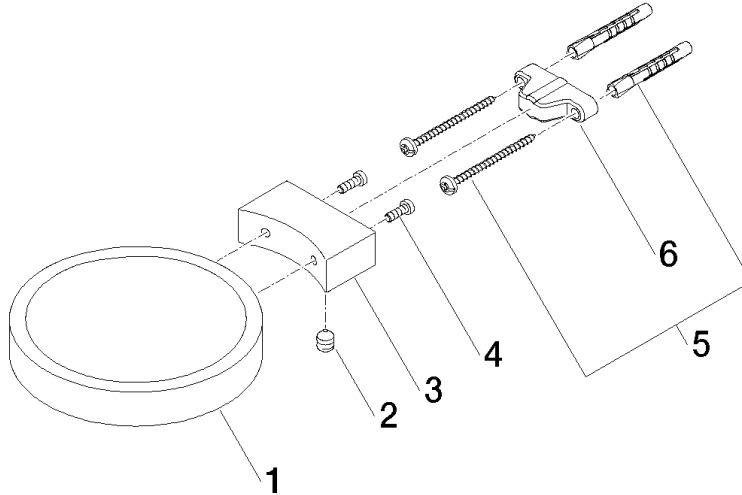

Soap dish wall model - Brushed Durabronze (23kt Gold)

83 410 979 Product version from 10/1/2023

- width 120mm
- height 20 mm
- 145mm projection

	Brushed Durabronze (23kt Gold)	83 410 979-28
	Chrome	83 410 979-00
	Brushed Platinum	83 410 979-06
	Platinum	83 410 979-08
	Durabronze (23kt Gold)	83 410 979-09
	Dark Chrome	83 410 979-19
	Light Gold	83 410 979-26
	Brushed Light Gold	83 410 979-27
	Matte Black	83 410 979-33
	Brushed Bronze	83 410 979-42
	Brushed Champagne (22kt Gold)	83 410 979-46
	Champagne (22kt Gold)	83 410 979-47
	Brushed Chrome	83 410 979-93
	Brushed Dark Platinum	83 410 979-99

Soap dish wall model - Brushed Durabronz (23kt Gold)

83 410 979 Product version from 10/1/2023

mm [inches]

Soap dish wall model - Brushed Durabrass (23kt Gold)

83 410 979 Product version from 10/1/2023

Parts for other finishes can be found here: [Chrome](#)

Spare parts list

No.	Item Number	Name	Quantity used	Delivery time
1	08 17 97 570-28	dish	1	20
2	09 31 11 002 90	pin	1	2
3	08 17 30 502-28	holder	1	20
4	09 30 30 080 90	screw	2	2
5	05 30 31 025 00 90	fixing set	1	2
6	09 17 20 030 90	holder	1	2