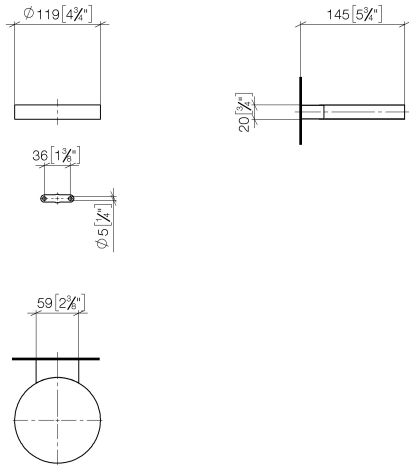

Soap dish wall model - Brushed Durabronze (23kt Gold)

83 410 979 Product version from 10/1/2023

- width 120mm
- height 20 mm
- 145mm projection

	Brushed Durabronze (23kt Gold)	83 410 979-28
	Chrome	83 410 979-00
	Brushed Platinum	83 410 979-06
	Platinum	83 410 979-08
	Durabronze (23kt Gold)	83 410 979-09
	Dark Chrome	83 410 979-19
	Light Gold	83 410 979-26
	Brushed Light Gold	83 410 979-27
	Matte Black	83 410 979-33
	Brushed Bronze	83 410 979-42
	Brushed Champagne (22kt Gold)	83 410 979-46
	Champagne (22kt Gold)	83 410 979-47
	Brushed Chrome	83 410 979-93
	Brushed Dark Platinum	83 410 979-99

Soap dish wall model - Brushed Durabronz (23kt Gold)

83 410 979 Product version from 10/1/2023

mm [inches]

Soap dish wall model - Brushed Durabrass (23kt Gold)

83 410 979 Product version from 10/1/2023

Parts for other finishes can be found here: [Chrome](#)

Spare parts list

No.	Item Number	Name	Quantity used	Delivery time
1	08 17 97 570-28	dish	1	20
2	09 31 11 002 90	pin	1	2
3	08 17 30 502-28	holder	1	20
4	09 30 30 080 90	screw	2	2
5	05 30 31 025 00 90	fixing set	1	2
6	09 17 20 030 90	holder	1	2