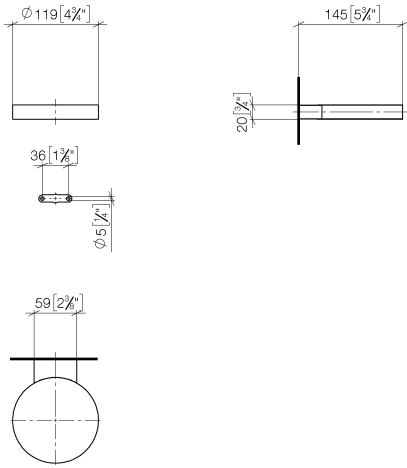

Soap dish wall model - Brushed Bronze

83 410 979 Product version from 10/1/2023

- width 120mm
- height 20 mm
- 145mm projection

	Brushed Bronze	83 410 979-42
	Chrome	83 410 979-00
	Brushed Platinum	83 410 979-06
	Platinum	83 410 979-08
	Durabronze (23kt Gold)	83 410 979-09
	Dark Chrome	83 410 979-19
	Light Gold	83 410 979-26
	Brushed Light Gold	83 410 979-27
	Brushed Durabronze (23kt Gold)	83 410 979-28
	Matte Black	83 410 979-33
	Brushed Champagne (22kt Gold)	83 410 979-46
	Champagne (22kt Gold)	83 410 979-47
	Brushed Chrome	83 410 979-93
	Brushed Dark Platinum	83 410 979-99

Soap dish wall model - Brushed Bronze

83 410 979 Product version from 10/1/2023

mm [inches]

Soap dish wall model - Brushed Bronze

83 410 979 Product version from 10/1/2023

Parts for other finishes can be found here: [Chrome](#)

Spare parts list

No.	Item Number	Name	Quantity used	Delivery time
1	08 17 97 570-42	dish	1	60
2	09 31 11 002 90	pin	1	2
3	08 17 30 502-42	holder	1	60
4	09 30 30 080 90	screw	2	2
5	05 30 31 025 00 90	fixing set	1	2
6	09 17 20 030 90	holder	1	2