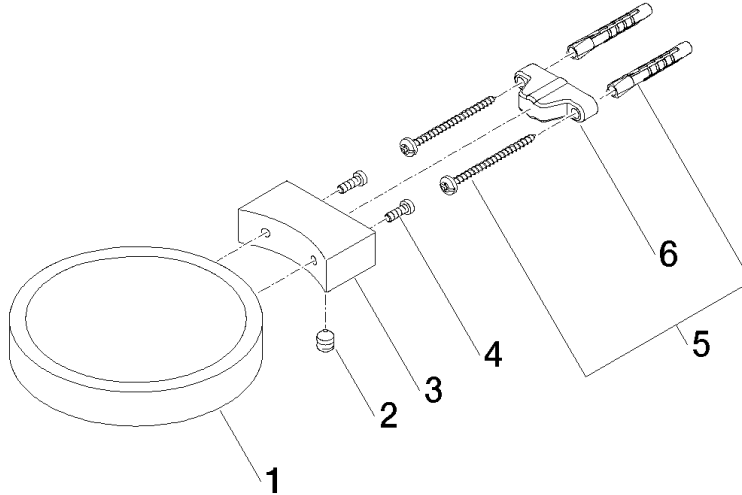

Soap dish wall model - Brushed Bronze

83 410 979 Product version from 10/1/2023

- width 120mm
- height 20 mm
- 145mm projection

	Brushed Bronze	83 410 979-42
	Chrome	83 410 979-00
	Brushed Platinum	83 410 979-06
	Platinum	83 410 979-08
	Durabronze (23kt Gold)	83 410 979-09
	Dark Chrome	83 410 979-19
	Light Gold	83 410 979-26
	Brushed Light Gold	83 410 979-27
	Brushed Durabronze (23kt Gold)	83 410 979-28
	Matte Black	83 410 979-33
	Brushed Champagne (22kt Gold)	83 410 979-46
	Champagne (22kt Gold)	83 410 979-47
	Brushed Chrome	83 410 979-93
	Brushed Dark Platinum	83 410 979-99

Soap dish wall model - Brushed Bronze

83 410 979 Product version from 10/1/2023

mm [inches]

Soap dish wall model - Brushed Bronze

83 410 979 Product version from 10/1/2023

Parts for other finishes can be found here: [Chrome](#)

Spare parts list

No.	Item Number	Name	Quantity used	Delivery time
1	08 17 97 570-42	dish	1	60
2	09 31 11 002 90	pin	1	2
3	08 17 30 502-42	holder	1	60
4	09 30 30 080 90	screw	2	2
5	05 30 31 025 00 90	fixing set	1	2
6	09 17 20 030 90	holder	1	2