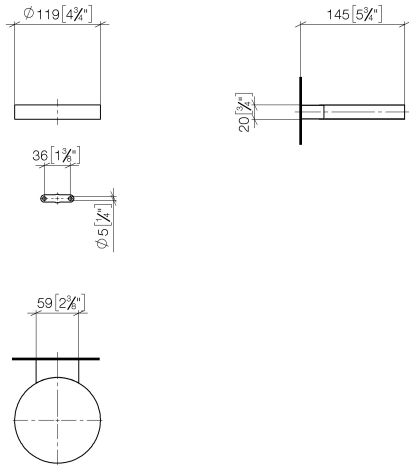

Soap dish wall model - Brushed Dark Platinum

83 410 979 Product version from 10/1/2023

- width 120mm
- height 20 mm
- 145mm projection

	Brushed Dark Platinum	83 410 979-99
	Chrome	83 410 979-00
	Brushed Platinum	83 410 979-06
	Platinum	83 410 979-08
	Durabrand (23kt Gold)	83 410 979-09
	Dark Chrome	83 410 979-19
	Light Gold	83 410 979-26
	Brushed Light Gold	83 410 979-27
	Brushed Durabrand (23kt Gold)	83 410 979-28
	Matte Black	83 410 979-33
	Brushed Bronze	83 410 979-42
	Brushed Champagne (22kt Gold)	83 410 979-46
	Champagne (22kt Gold)	83 410 979-47
	Brushed Chrome	83 410 979-93

Soap dish wall model - Brushed Dark Platinum

83 410 979 Product version from 10/1/2023

mm [inches]

Soap dish wall model - Brushed Dark Platinum

83 410 979 Product version from 10/1/2023

Parts for other finishes can be found here: [Chrome](#)

Spare parts list

No.	Item Number	Name	Quantity used	Delivery time
1	08 17 97 570-99	dish	1	20
2	09 31 11 002 90	pin	1	2
3	08 17 30 502-99	holder	1	20
4	09 30 30 080 90	screw	2	2
5	05 30 31 025 00 90	fixing set	1	2
6	09 17 20 030 90	holder	1	2