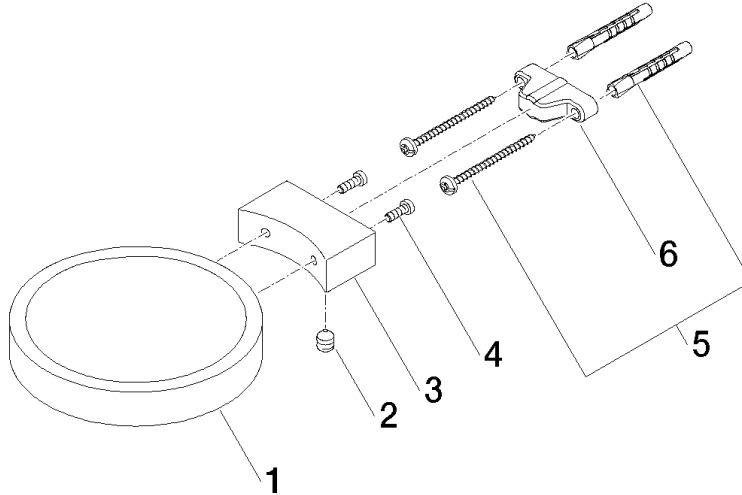

Soap dish wall model - Brushed Dark Platinum

83 410 979 Product version from 10/1/2023

- width 120mm
- height 20 mm
- 145mm projection

	Brushed Dark Platinum	83 410 979-99
	Chrome	83 410 979-00
	Brushed Platinum	83 410 979-06
	Platinum	83 410 979-08
	Durabrand (23kt Gold)	83 410 979-09
	Dark Chrome	83 410 979-19
	Light Gold	83 410 979-26
	Brushed Light Gold	83 410 979-27
	Brushed Durabrand (23kt Gold)	83 410 979-28
	Matte Black	83 410 979-33
	Brushed Bronze	83 410 979-42
	Brushed Champagne (22kt Gold)	83 410 979-46
	Champagne (22kt Gold)	83 410 979-47
	Brushed Chrome	83 410 979-93

Soap dish wall model - Brushed Dark Platinum

83 410 979 Product version from 10/1/2023

mm [inches]

Soap dish wall model - Brushed Dark Platinum

83 410 979 Product version from 10/1/2023

Parts for other finishes can be found here: [Chrome](#)

Spare parts list

No.	Item Number	Name	Quantity used	Delivery time
1	08 17 97 570-99	dish	1	20
2	09 31 11 002 90	pin	1	2
3	08 17 30 502-99	holder	1	20
4	09 30 30 080 90	screw	2	2
5	05 30 31 025 00 90	fixing set	1	2
6	09 17 20 030 90	holder	1	2