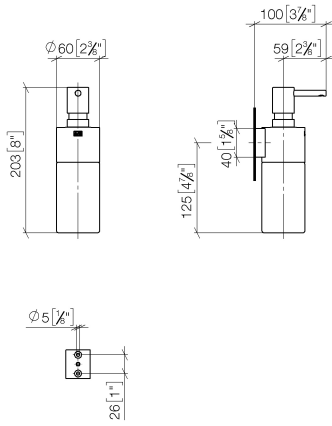

EDITION PRO Dispenser wall model - Brushed Chrome

83 435 626

- bottle made of crystal glass, matt
- width 60mm
- height 203 mm
- 250 ml bottle
- 100mm projection

	Brushed Chrome	83 435 626-93
	Chrome	83 435 626-00
	Matte Black	83 435 626-33

EDITION PRO Dispenser wall model - Brushed Chrome

83 435 626

mm [inches]

EDITION PRO Dispenser wall model - Brushed Chrome

83 435 626

Parts for other finishes can be found here: [Chrome](#)

Spare parts list

No.	Item Number	Name	Quantity used	Delivery time
1	90 10 10 535 00-93	dispenser	1	40
2	90 10 10 525 00-93	base	1	20
3	90 90 04 001 00 82	glass	1	2
4	09 30 30 093 90	screw	1	2
5	05 30 31 025 00 90	fixing set	1	2
6	08 10 10 530-93	holder	1	20