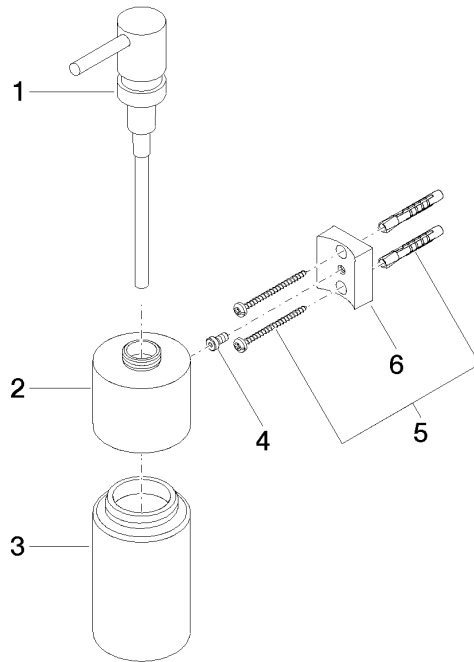

EDITION PRO Dispenser wall model - Brushed Chrome

83 435 626

- bottle made of crystal glass, matt
- width 60mm
- height 203 mm
- 250 ml bottle
- 100mm projection

	Brushed Chrome	83 435 626-93
	Chrome	83 435 626-00
	Matte Black	83 435 626-33

EDITION PRO Dispenser wall model - Brushed Chrome

83 435 626

mm [inches]

EDITION PRO Dispenser wall model - Brushed Chrome

83 435 626

Parts for other finishes can be found here: [Chrome](#)

Spare parts list

No.	Item Number	Name	Quantity used	Delivery time
1	90 10 10 535 00-93	dispenser	1	40
2	90 10 10 525 00-93	base	1	20
3	90 90 04 001 00 82	glass	1	2
4	09 30 30 093 90	screw	1	2
5	05 30 31 025 00 90	fixing set	1	2
6	08 10 10 530-93	holder	1	20