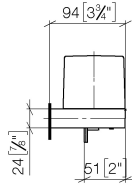

Dispenser wall model - Chrome

83 435 832 Product version from 1/1/2023

- width 78mm
- height 108 mm
- 250 ml bottle
- 94mm projection

	Chrome	83 435 832-00
	Soft Black	83 435 832-69

Dispenser wall model - Chrome

83 435 832 Product version from 1/1/2023

mm [inches]

Dispenser wall model - Chrome

83 435 832 Product version from 1/1/2023

Parts for other
finishes can be found
here: [Soft Black](#)

Spare parts list

No.	Item Number	Name	Quantity used	Delivery time
1	05 30 31 025 00 90	fixing set	1	2