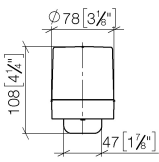

Dispenser wall model - Chrome

83 435 832 Product version from 1/1/2023

- width 78mm
- height 108 mm
- 250 ml bottle
- 94mm projection

	Chrome	83 435 832-00
	Soft Black	83 435 832-69

Dispenser wall model - Chrome

83 435 832 Product version from 1/1/2023

mm [inches]

Dispenser wall model - Chrome

83 435 832 Product version from 1/1/2023

Parts for other
finishes can be found
here: [Soft Black](#)

Spare parts list

No.	Item Number	Name	Quantity used	Delivery time
1	05 30 31 025 00 90	fixing set	1	2