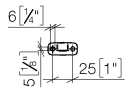

Dispenser wall model - Chrome

83 435 832 Product version from 1/1/2023

- width 78mm
- height 108 mm
- 250 ml bottle
- 94mm projection

	Chrome	83 435 832-00
	Soft Black	83 435 832-69

Dispenser wall model - Chrome

83 435 832 Product version from 1/1/2023

mm [inches]

Dispenser wall model - Chrome

83 435 832 Product version from 1/1/2023

Parts for other
finishes can be found
here: [Soft Black](#)

Spare parts list

No.	Item Number	Name	Quantity used	Delivery time
1	05 30 31 025 00 90	fixing set	1	2