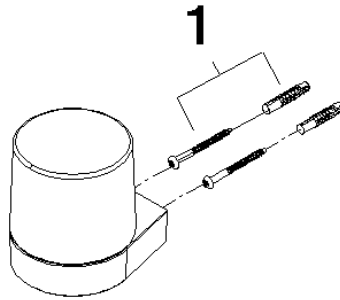

Dispenser wall model - Chrome

83 435 832 Product version from 1/1/2023

- width 78mm
- height 108 mm
- 250 ml bottle
- 94mm projection

	Chrome	83 435 832-00
	Soft Black	83 435 832-69

Dispenser wall model - Chrome

83 435 832 Product version from 1/1/2023

mm [inches]

Dispenser wall model - Chrome

83 435 832 Product version from 1/1/2023

Parts for other
finishes can be found
here: [Soft Black](#)

Spare parts list

No.	Item Number	Name	Quantity used	Delivery time
1	05 30 31 025 00 90	fixing set	1	2