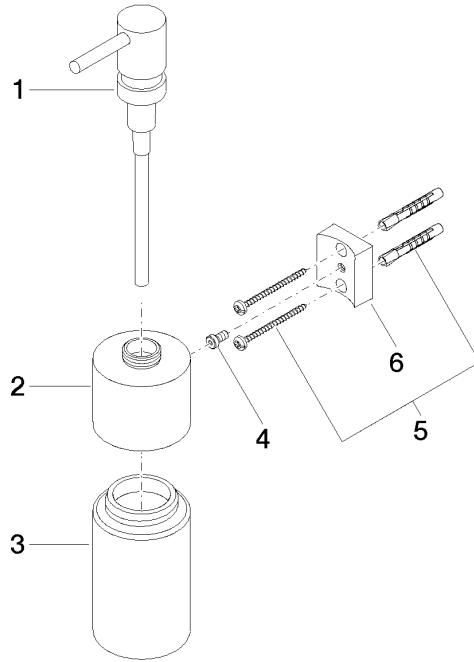

Dispenser wall model - Chrome

83 435 970 Product version from 10/1/2023

- bottle made of crystal glass, matt
- width 60mm
- height 200 mm
- 250 ml bottle
- 96mm projection

	Chrome	83 435 970-00
	Brushed Platinum	83 435 970-06
	Platinum	83 435 970-08
	Dark Chrome	83 435 970-19
	Light Gold	83 435 970-26
	Brushed Light Gold	83 435 970-27
	Brushed Durabronze (23kt Gold)	83 435 970-28
	Matte Black	83 435 970-33
	Brushed Bronze	83 435 970-42
	Brushed Champagne (22kt Gold)	83 435 970-46
	Champagne (22kt Gold)	83 435 970-47
	Brushed Chrome	83 435 970-93
	Brushed Dark Platinum	83 435 970-99

Dispenser wall model - Chrome

83 435 970 Product version from 10/1/2023

mm [inches]

Dispenser wall model - Chrome

83 435 970 Product version from 10/1/2023

Parts for other finishes can be found here: [Brushed](#)
[Platinum](#)

Spare parts list

No.	Item Number	Name	Quantity used	Delivery time
1	90 10 10 535 00-00	dispenser	1	30
2	90 10 10 525 00-00	base	1	10
3	90 90 04 001 00 82	glass	1	2
4	09 30 30 093 90	screw	1	2
5	05 30 31 025 00 90	fixing set	1	2
6	08 10 10 530-00	holder	1	10