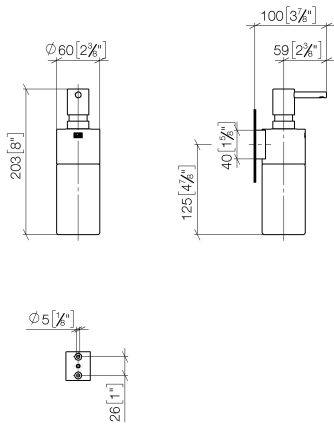

Dispenser wall model - Chrome

83 435 970 Product version from 10/1/2023

- bottle made of crystal glass, matt
- width 60mm
- height 200 mm
- 250 ml bottle
- 96mm projection

	Chrome	83 435 970-00
	Brushed Platinum	83 435 970-06
	Platinum	83 435 970-08
	Dark Chrome	83 435 970-19
	Light Gold	83 435 970-26
	Brushed Light Gold	83 435 970-27
	Brushed Durabronze (23kt Gold)	83 435 970-28
	Matte Black	83 435 970-33
	Brushed Bronze	83 435 970-42
	Brushed Champagne (22kt Gold)	83 435 970-46
	Champagne (22kt Gold)	83 435 970-47
	Brushed Chrome	83 435 970-93
	Brushed Dark Platinum	83 435 970-99

Dispenser wall model - Chrome

83 435 970 Product version from 10/1/2023

mm [inches]

Dispenser wall model - Chrome

83 435 970 Product version from 10/1/2023

Parts for other finishes can be found here: [Brushed](#)
[Platinum](#)

Spare parts list

No.	Item Number	Name	Quantity used	Delivery time
1	90 10 10 535 00-00	dispenser	1	30
2	90 10 10 525 00-00	base	1	10
3	90 90 04 001 00 82	glass	1	2
4	09 30 30 093 90	screw	1	2
5	05 30 31 025 00 90	fixing set	1	2
6	08 10 10 530-00	holder	1	10