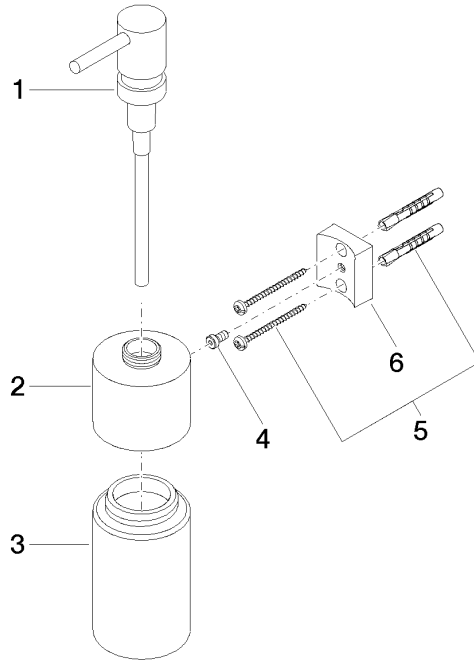

Dispenser wall model - Brushed Platinum

83 435 970 Product version from 10/1/2023

- bottle made of crystal glass, matt
- width 60mm
- height 200 mm
- 250 ml bottle
- 96mm projection

| | | |
|---|-------------------------------------|---------------|
|  | Brushed Platinum | 83 435 970-06 |
|  | Chrome | 83 435 970-00 |
|  | Platinum | 83 435 970-08 |
|  | Dark Chrome | 83 435 970-19 |
|  | Light Gold | 83 435 970-26 |
|  | Brushed Light Gold | 83 435 970-27 |
|  | Brushed Durabronze (23kt Gold) | 83 435 970-28 |
|  | Matte Black | 83 435 970-33 |
|  | Brushed Bronze | 83 435 970-42 |
|  | Brushed Champagne (22kt Gold) | 83 435 970-46 |
|  | Champagne (22kt Gold) | 83 435 970-47 |
|  | Brushed Chrome | 83 435 970-93 |
|  | Brushed Dark Platinum | 83 435 970-99 |

Dispenser wall model - Brushed Platinum

83 435 970 Product version from 10/1/2023

mm [inches]

Dispenser wall model - Brushed Platinum

83 435 970 Product version from 10/1/2023

Parts for other finishes can be found here: [Chrome](#)

Spare parts list

| No. | Item Number | Name | Quantity used | Delivery time |
|-----|--------------------|------------|---------------|---------------|
| 1 | 90 10 10 535 00-06 | dispenser | 1 | 30 |
| 2 | 90 10 10 525 00-06 | base | 1 | 10 |
| 3 | 90 90 04 001 00 82 | glass | 1 | 2 |
| 4 | 09 30 30 093 90 | screw | 1 | 2 |
| 5 | 05 30 31 025 00 90 | fixing set | 1 | 2 |
| 6 | 08 10 10 530-06 | holder | 1 | 10 |