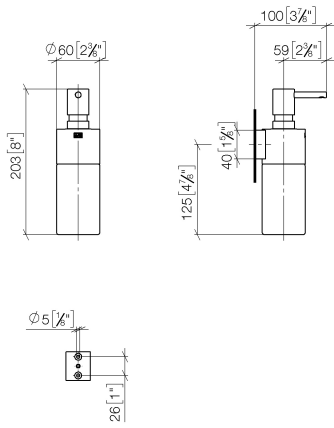

Dispenser wall model - Brushed Platinum

83 435 970 Product version from 10/1/2023

- bottle made of crystal glass, matt
- width 60mm
- height 200 mm
- 250 ml bottle
- 96mm projection

| | | |
|---|-------------------------------------|---------------|
|  | Brushed Platinum | 83 435 970-06 |
|  | Chrome | 83 435 970-00 |
|  | Platinum | 83 435 970-08 |
|  | Dark Chrome | 83 435 970-19 |
|  | Light Gold | 83 435 970-26 |
|  | Brushed Light Gold | 83 435 970-27 |
|  | Brushed Durabronze (23kt Gold) | 83 435 970-28 |
|  | Matte Black | 83 435 970-33 |
|  | Brushed Bronze | 83 435 970-42 |
|  | Brushed Champagne (22kt Gold) | 83 435 970-46 |
|  | Champagne (22kt Gold) | 83 435 970-47 |
|  | Brushed Chrome | 83 435 970-93 |
|  | Brushed Dark Platinum | 83 435 970-99 |

Dispenser wall model - Brushed Platinum

83 435 970 Product version from 10/1/2023

mm [inches]

Dispenser wall model - Brushed Platinum

83 435 970 Product version from 10/1/2023

Parts for other finishes can be found here: [Chrome](#)

Spare parts list

| No. | Item Number | Name | Quantity used | Delivery time |
|-----|--------------------|------------|---------------|---------------|
| 1 | 90 10 10 535 00-06 | dispenser | 1 | 30 |
| 2 | 90 10 10 525 00-06 | base | 1 | 10 |
| 3 | 90 90 04 001 00 82 | glass | 1 | 2 |
| 4 | 09 30 30 093 90 | screw | 1 | 2 |
| 5 | 05 30 31 025 00 90 | fixing set | 1 | 2 |
| 6 | 08 10 10 530-06 | holder | 1 | 10 |