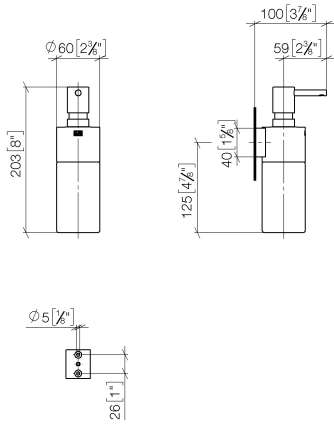

## Dispenser wall model - Platinum

83 435 970 Product version from 10/1/2023

- bottle made of crystal glass, matt
- width 60mm
- height 200 mm
- 250 ml bottle
- 96mm projection

	Platinum	83 435 970-08
	Chrome	83 435 970-00
	Brushed Platinum	83 435 970-06
	Dark Chrome	83 435 970-19
	Light Gold	83 435 970-26
	Brushed Light Gold	83 435 970-27
	Brushed Durabronze (23kt Gold)	83 435 970-28
	Matte Black	83 435 970-33
	Brushed Bronze	83 435 970-42
	Brushed Champagne (22kt Gold)	83 435 970-46
	Champagne (22kt Gold)	83 435 970-47
	Brushed Chrome	83 435 970-93
	Brushed Dark Platinum	83 435 970-99

## Dispenser wall model - Platinum

83 435 970 Product version from 10/1/2023

mm [inches]

### Spare parts list

No.	Item Number	Name	Quantity used	Delivery time
1	90 10 10 535 00-08	dispenser	1	60
2	90 10 10 525 00-08	base	1	-
Spare part can no longer be ordered, please order the replacement item				
3	90 90 04 001 00 82	glass	1	2
4	09 30 30 093 90	screw	1	2
5	05 30 31 025 00 90	fixing set	1	2
6	08 10 10 530-08	holder	1	40