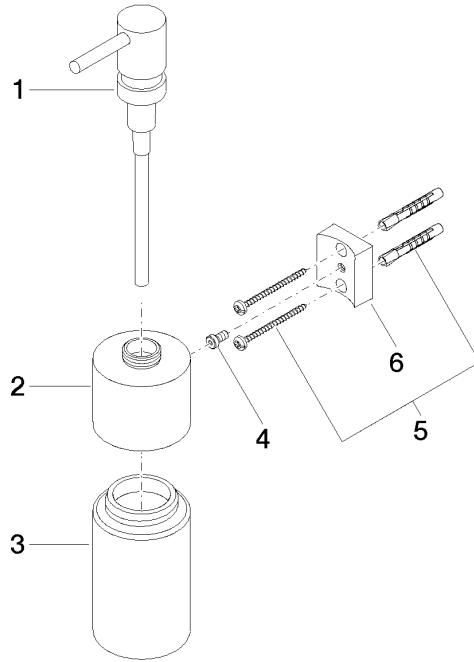

## Dispenser wall model - Platinum

83 435 970 Product version from 10/1/2023

- bottle made of crystal glass, matt
- width 60mm
- height 200 mm
- 250 ml bottle
- 96mm projection

	Platinum	83 435 970-08
	Chrome	83 435 970-00
	Brushed Platinum	83 435 970-06
	Dark Chrome	83 435 970-19
	Light Gold	83 435 970-26
	Brushed Light Gold	83 435 970-27
	Brushed Durabronze (23kt Gold)	83 435 970-28
	Matte Black	83 435 970-33
	Brushed Bronze	83 435 970-42
	Brushed Champagne (22kt Gold)	83 435 970-46
	Champagne (22kt Gold)	83 435 970-47
	Brushed Chrome	83 435 970-93
	Brushed Dark Platinum	83 435 970-99

## Dispenser wall model - Platinum

83 435 970 Product version from 10/1/2023

mm [inches]

### Spare parts list

No.	Item Number	Name	Quantity used	Delivery time
1	90 10 10 535 00-08	dispenser	1	60
2	90 10 10 525 00-08	base	1	-
Spare part can no longer be ordered, please order the replacement item				
3	90 90 04 001 00 82	glass	1	2
4	09 30 30 093 90	screw	1	2
5	05 30 31 025 00 90	fixing set	1	2
6	08 10 10 530-08	holder	1	40