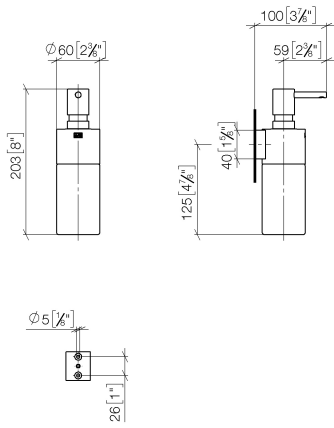

## Dispenser wall model - Dark Chrome

83 435 970

- bottle made of crystal glass, matt
- width 60mm
- height 200 mm
- 250 ml bottle
- 96mm projection

|   |                                     |               |
|---|-------------------------------------|---------------|
|    | Dark Chrome                         | 83 435 970-19 |
|    | Chrome                              | 83 435 970-00 |
|    | Brushed Platinum                    | 83 435 970-06 |
|    | Platinum                            | 83 435 970-08 |
|    | Light Gold                          | 83 435 970-26 |
|    | Brushed Light Gold                  | 83 435 970-27 |
|    | Brushed Durabronze<br>(23kt Gold)   | 83 435 970-28 |
|    | Matte Black                         | 83 435 970-33 |
|    | Brushed Bronze                      | 83 435 970-42 |
|   | Brushed<br>Champagne (22kt<br>Gold) | 83 435 970-46 |
|  | Champagne (22kt<br>Gold)            | 83 435 970-47 |
|  | Brushed Chrome                      | 83 435 970-93 |
|  | Brushed Dark<br>Platinum            | 83 435 970-99 |

## Dispenser wall model - Dark Chrome

83 435 970

mm [inches]

## Dispenser wall model - Dark Chrome

---

83 435 970

Parts for other  
finishes can be found  
here: [Chrome](#)