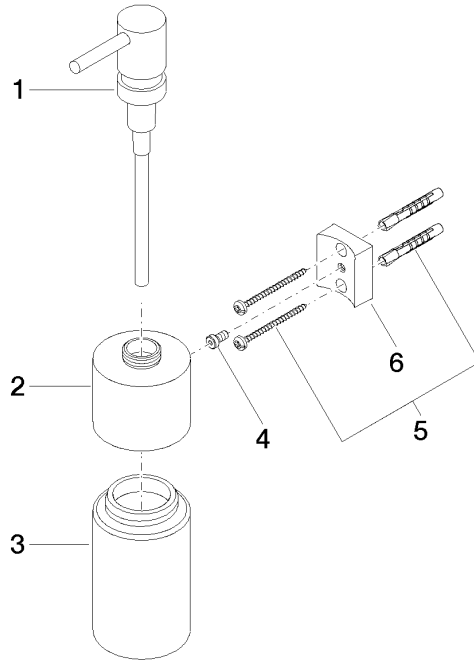

Dispenser wall model - Brushed Light Gold

83 435 970 Product version from 10/1/2023

- bottle made of crystal glass, matt
- width 60mm
- height 200 mm
- 250 ml bottle
- 96mm projection

| | | |
|---|--------------------------------|---------------|
|  | Brushed Light Gold | 83 435 970-27 |
|  | Chrome | 83 435 970-00 |
|  | Brushed Platinum | 83 435 970-06 |
|  | Platinum | 83 435 970-08 |
|  | Dark Chrome | 83 435 970-19 |
|  | Light Gold | 83 435 970-26 |
|  | Brushed Durabronze (23kt Gold) | 83 435 970-28 |
|  | Matte Black | 83 435 970-33 |
|  | Brushed Bronze | 83 435 970-42 |
|  | Brushed Champagne (22kt Gold) | 83 435 970-46 |
|  | Champagne (22kt Gold) | 83 435 970-47 |
|  | Brushed Chrome | 83 435 970-93 |
|  | Brushed Dark Platinum | 83 435 970-99 |

Dispenser wall model - Brushed Light Gold

83 435 970 Product version from 10/1/2023

mm [inches]

Dispenser wall model - Brushed Light Gold

83 435 970 Product version from 10/1/2023

Parts for other finishes can be found here: [Chrome](#)

Spare parts list

| No. | Item Number | Name | Quantity used | Delivery time |
|-----|--------------------|------------|---------------|---------------|
| 1 | 90 10 10 535 00-27 | dispenser | 1 | 50 |
| 2 | 90 10 10 525 00-27 | base | 1 | 30 |
| 3 | 90 90 04 001 00 82 | glass | 1 | 2 |
| 4 | 09 30 30 093 90 | screw | 1 | 2 |
| 5 | 05 30 31 025 00 90 | fixing set | 1 | 2 |
| 6 | 08 10 10 530-27 | holder | 1 | 60 |