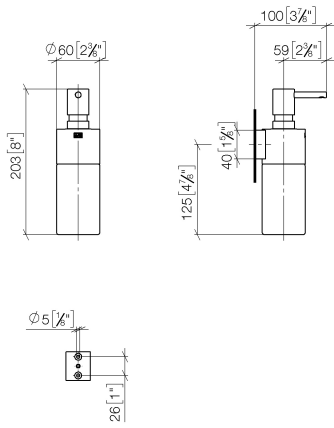

Dispenser wall model - Brushed Light Gold

83 435 970 Product version from 10/1/2023

- bottle made of crystal glass, matt
- width 60mm
- height 200 mm
- 250 ml bottle
- 96mm projection

| | | |
|---|--------------------------------|---------------|
|  | Brushed Light Gold | 83 435 970-27 |
|  | Chrome | 83 435 970-00 |
|  | Brushed Platinum | 83 435 970-06 |
|  | Platinum | 83 435 970-08 |
|  | Dark Chrome | 83 435 970-19 |
|  | Light Gold | 83 435 970-26 |
|  | Brushed Durabronze (23kt Gold) | 83 435 970-28 |
|  | Matte Black | 83 435 970-33 |
|  | Brushed Bronze | 83 435 970-42 |
|  | Brushed Champagne (22kt Gold) | 83 435 970-46 |
|  | Champagne (22kt Gold) | 83 435 970-47 |
|  | Brushed Chrome | 83 435 970-93 |
|  | Brushed Dark Platinum | 83 435 970-99 |

Dispenser wall model - Brushed Light Gold

83 435 970 Product version from 10/1/2023

mm [inches]

Dispenser wall model - Brushed Light Gold

83 435 970 Product version from 10/1/2023

Parts for other finishes can be found here: [Chrome](#)

Spare parts list

| No. | Item Number | Name | Quantity used | Delivery time |
|-----|--------------------|------------|---------------|---------------|
| 1 | 90 10 10 535 00-27 | dispenser | 1 | 50 |
| 2 | 90 10 10 525 00-27 | base | 1 | 30 |
| 3 | 90 90 04 001 00 82 | glass | 1 | 2 |
| 4 | 09 30 30 093 90 | screw | 1 | 2 |
| 5 | 05 30 31 025 00 90 | fixing set | 1 | 2 |
| 6 | 08 10 10 530-27 | holder | 1 | 60 |