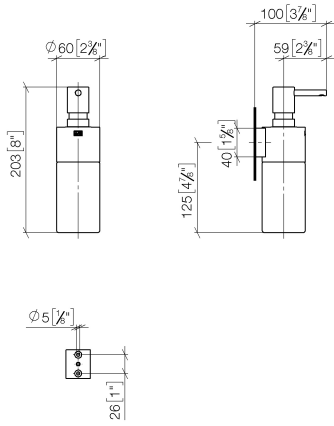

Dispenser wall model - Matte Black

83 435 970 Product version from 10/1/2023

- bottle made of crystal glass, matt
- width 60mm
- height 200 mm
- 250 ml bottle
- 96mm projection

	Matte Black	83 435 970-33
	Chrome	83 435 970-00
	Brushed Platinum	83 435 970-06
	Platinum	83 435 970-08
	Dark Chrome	83 435 970-19
	Light Gold	83 435 970-26
	Brushed Light Gold	83 435 970-27
	Brushed Durabronze (23kt Gold)	83 435 970-28
	Brushed Bronze	83 435 970-42
	Brushed Champagne (22kt Gold)	83 435 970-46
	Champagne (22kt Gold)	83 435 970-47
	Brushed Chrome	83 435 970-93
	Brushed Dark Platinum	83 435 970-99

Dispenser wall model - Matte Black

83 435 970 Product version from 10/1/2023

mm [inches]

Dispenser wall model - Matte Black

83 435 970 Product version from 10/1/2023

Parts for other finishes can be found here: [Chrome](#)

Spare parts list

No.	Item Number	Name	Quantity used	Delivery time
1	90 10 10 535 00-33	dispenser	1	50
2	90 10 10 525 00-33	base	1	-
Spare part can no longer be ordered, please order the replacement item				
3	90 90 04 001 00 82	glass	1	2
4	09 30 30 093 90	screw	1	2
5	05 30 31 025 00 90	fixing set	1	2
6	08 10 10 530-33	holder	1	30