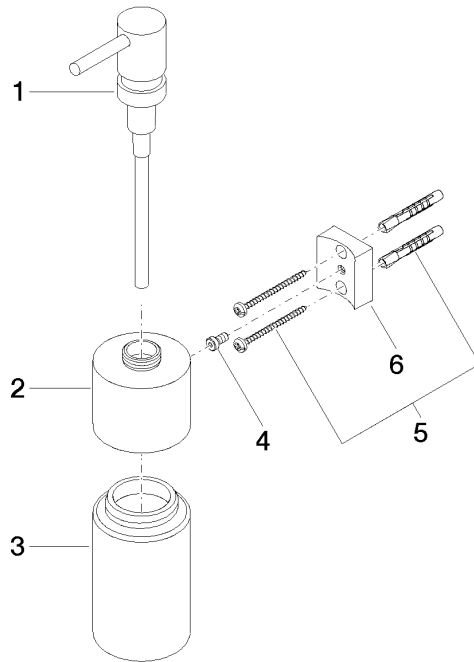

Dispenser wall model - Matte Black

83 435 970 Product version from 10/1/2023

- bottle made of crystal glass, matt
- width 60mm
- height 200 mm
- 250 ml bottle
- 96mm projection

	Matte Black	83 435 970-33
	Chrome	83 435 970-00
	Brushed Platinum	83 435 970-06
	Platinum	83 435 970-08
	Dark Chrome	83 435 970-19
	Light Gold	83 435 970-26
	Brushed Light Gold	83 435 970-27
	Brushed Durabronze (23kt Gold)	83 435 970-28
	Brushed Bronze	83 435 970-42
	Brushed Champagne (22kt Gold)	83 435 970-46
	Champagne (22kt Gold)	83 435 970-47
	Brushed Chrome	83 435 970-93
	Brushed Dark Platinum	83 435 970-99

Dispenser wall model - Matte Black

83 435 970 Product version from 10/1/2023

mm [inches]

Dispenser wall model - Matte Black

83 435 970 Product version from 10/1/2023

Parts for other finishes can be found here: [Chrome](#)

Spare parts list

No.	Item Number	Name	Quantity used	Delivery time
1	90 10 10 535 00-33	dispenser	1	50
2	90 10 10 525 00-33	base	1	-
Spare part can no longer be ordered, please order the replacement item				
3	90 90 04 001 00 82	glass	1	2
4	09 30 30 093 90	screw	1	2
5	05 30 31 025 00 90	fixing set	1	2
6	08 10 10 530-33	holder	1	30