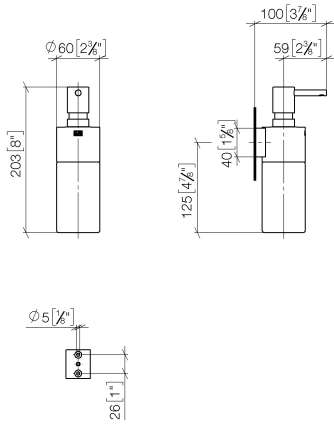

## Dispenser wall model - Champagne (22kt Gold)

83 435 970 Product version from 10/1/2023

- bottle made of crystal glass, matt
- width 60mm
- height 200 mm
- 250 ml bottle
- 96mm projection

	Champagne (22kt Gold)	83 435 970-47
	Chrome	83 435 970-00
	Brushed Platinum	83 435 970-06
	Platinum	83 435 970-08
	Dark Chrome	83 435 970-19
	Light Gold	83 435 970-26
	Brushed Light Gold	83 435 970-27
	Brushed Durabronze (23kt Gold)	83 435 970-28
	Matte Black	83 435 970-33
	Brushed Bronze	83 435 970-42
	Brushed Champagne (22kt Gold)	83 435 970-46
	Brushed Chrome	83 435 970-93
	Brushed Dark Platinum	83 435 970-99

## Dispenser wall model - Champagne (22kt Gold)

83 435 970 Product version from 10/1/2023

mm [inches]

### Spare parts list

No.	Item Number	Name	Quantity used	Delivery time
1	90 10 10 535 00-47	dispenser	1	50
2	90 10 10 525 00-47	base	1	30
3	90 90 04 001 00 82	glass	1	2
4	09 30 30 093 90	screw	1	2
5	05 30 31 025 00 90	fixing set	1	2
6	08 10 10 530-47	holder	1	30