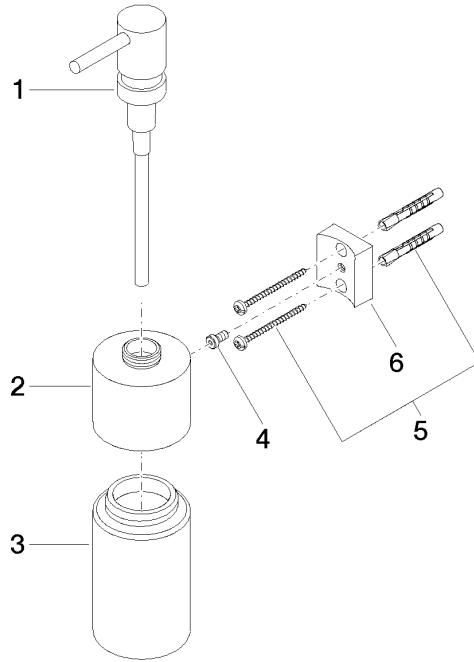

## Dispenser wall model - Champagne (22kt Gold)

83 435 970 Product version from 10/1/2023

- bottle made of crystal glass, matt
- width 60mm
- height 200 mm
- 250 ml bottle
- 96mm projection

	Champagne (22kt Gold)	83 435 970-47
	Chrome	83 435 970-00
	Brushed Platinum	83 435 970-06
	Platinum	83 435 970-08
	Dark Chrome	83 435 970-19
	Light Gold	83 435 970-26
	Brushed Light Gold	83 435 970-27
	Brushed Durabronze (23kt Gold)	83 435 970-28
	Matte Black	83 435 970-33
	Brushed Bronze	83 435 970-42
	Brushed Champagne (22kt Gold)	83 435 970-46
	Brushed Chrome	83 435 970-93
	Brushed Dark Platinum	83 435 970-99

## Dispenser wall model - Champagne (22kt Gold)

83 435 970 Product version from 10/1/2023

mm [inches]

### Spare parts list

No.	Item Number	Name	Quantity used	Delivery time
1	90 10 10 535 00-47	dispenser	1	50
2	90 10 10 525 00-47	base	1	30
3	90 90 04 001 00 82	glass	1	2
4	09 30 30 093 90	screw	1	2
5	05 30 31 025 00 90	fixing set	1	2
6	08 10 10 530-47	holder	1	30